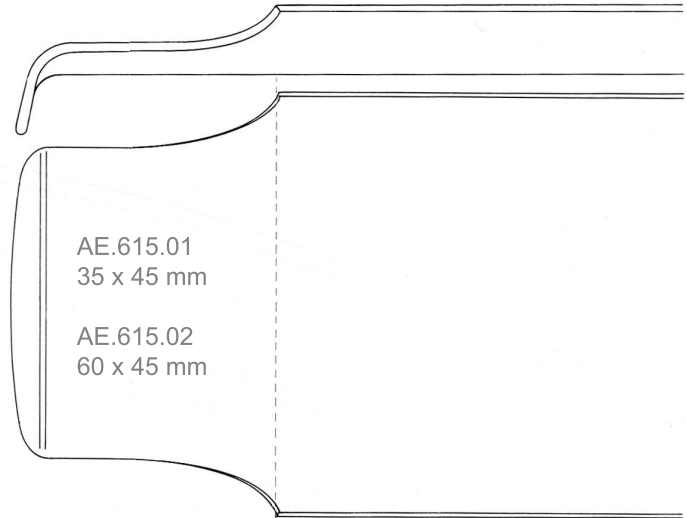

AE.607.26 26,0 cm - 10 1/4" 90 x 50 mm

**AE.611.01/02**

Kelly  
Retractors

**AE.607.26**

Mikulicz  
Retractors

AE

**AE.615.01/03**

St. Marks  
Retractors