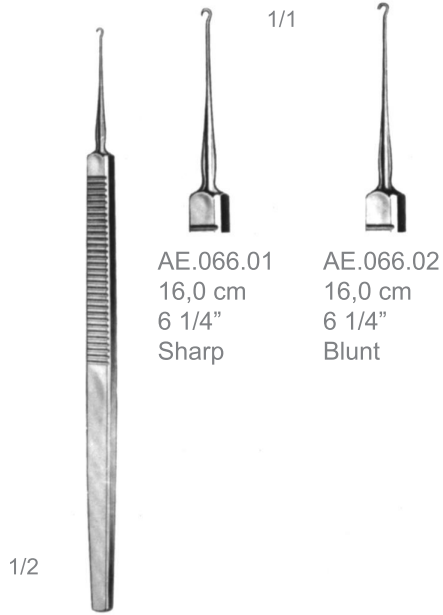

# Kolpen

---

**AE**

AE

AE.066.01  
16,0 cm  
6 1/4"  
Sharp

AE.066.02  
16,0 cm  
6 1/4"  
Blunt

1/2

**AE.066.01/02**

Graefe  
Retractors

1/2

**AE.068.01/04**

Graefe  
Retractors

AE.068.01  
16,0 cm  
6 1/4"

AE.068.02  
16,0 cm  
6 1/4"

1/1

AE.068.03  
16,0 cm  
6 1/4"