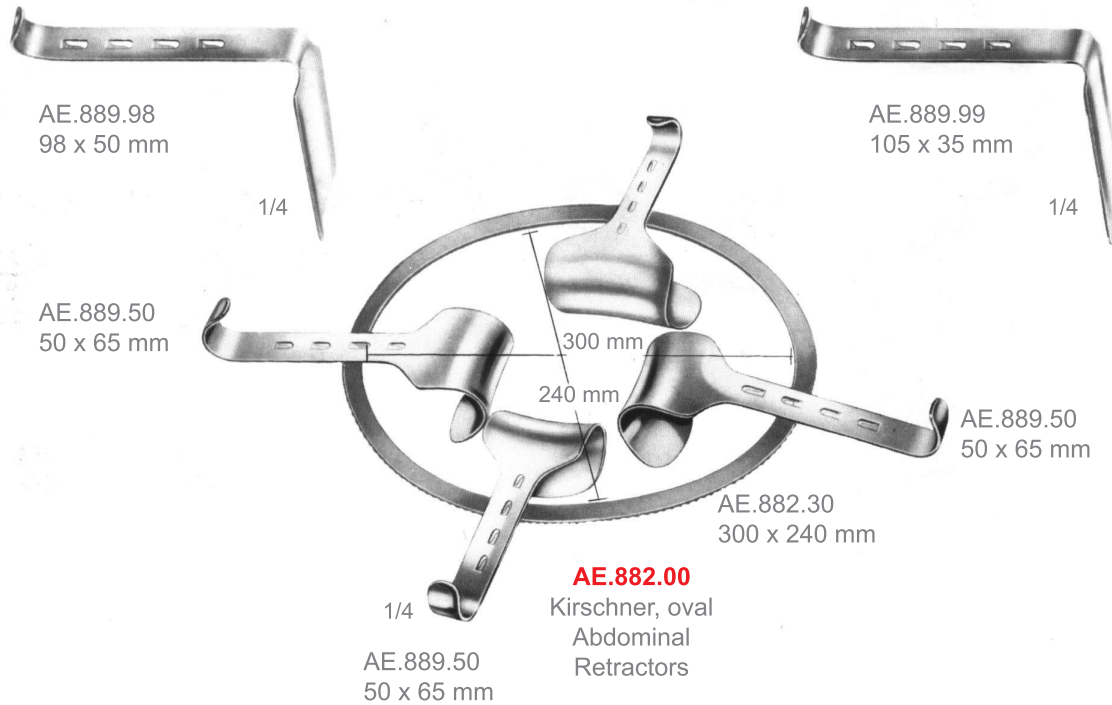

Abdominal Retractors

BAUCHDECKENHALTER - SEPARADORES ABDOMINALES

Kolpen

GENERAL INSTRUMENTS
ALLGEMEINES INSTRUMENTARIUM
INSTRUMENTAL GENERAL

AE

1. AE.882.00 Kirschner Abdominal Retractor, oval, complete, consisting of:
   AE.882.30 1 Frame, 300 x 240 mm
   AE.889.50 3 Hook-on retractors, 50 x 65 mm
   AE.889.80 1 ditto, 80 x 90 mm
   AE.889.98 1 ditto, 98 x 50 mm
   AE.889.99 1 ditto, 105 x 35 mm
   AE.882.20 Frame Only, 300 x 240 mm

Hook-on Retractors for Kirschner and Franz Frames

1. AE.889.40 40 x 55 mm
   AE.889.50 50 x 65 mm
   AE.889.60 60 x 85 mm
   AE.889.78 78 x 65 mm
   AE.889.80 80 x 90 mm