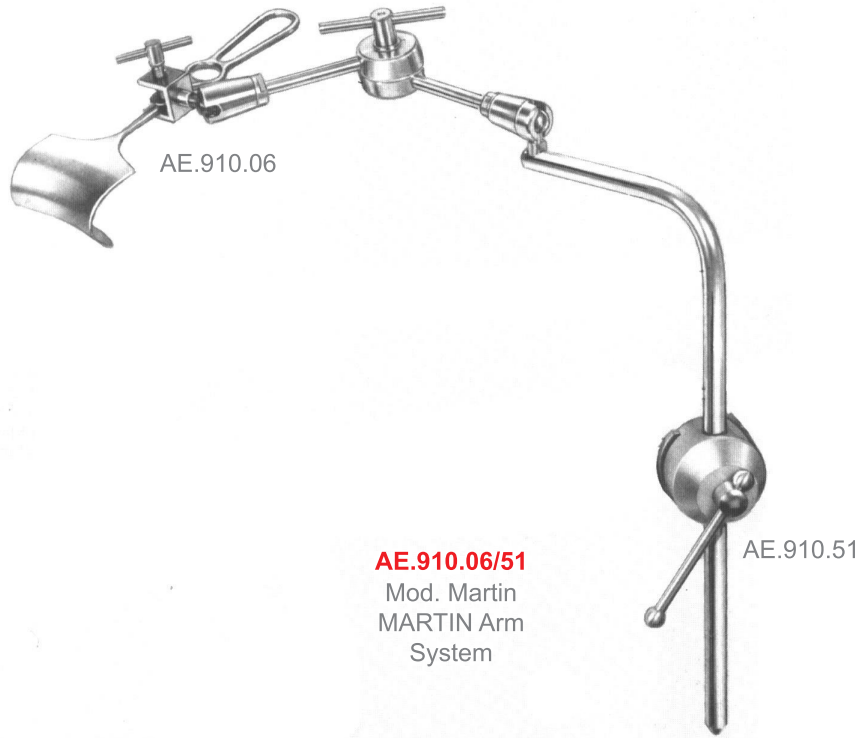

AE.906.41 48 x 50 mm  
AE.906.42 64 x 50 mm  
AE.906.43 64 x 64 mm  
AE.906.44 80 x 57 mm

**AE.906.41/44**  
Taylor  
Laminectomy  
Retractors

AE.906.46 41 x 38 mm  
AE.906.47 67 x 44 mm

**AE.906.46/47**  
Scoville  
Laminectomy  
Retractors

Sketch shows possible settings of the MARTIN Arms

The MARTIN Arm System - each arm consists of 4 joints - can easily be fixed in any required position and firmly holds the outer margins of the operating site and organs for the required operating positions. The positioning of the MARTIN Arms is easy and without problems. All joints are locked by manipulating the central joint (elbow joint)

AE

AE.910.51  
Standard Fixation Clamp (for OP table siderail 25 mm  
broad, 10 mm thick)

AE.910.52  
Universal Fixation Clamp (for OP table siderail 28 to 31  
mm broad to 11 mm thick)

AE.953.28  
28 cm - 11"