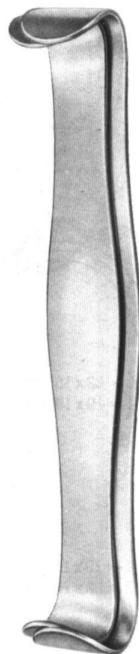

**AE.663.00**

Farabeuf  
Retractors

1/2

AE.665.00 15,0 cm - 5" 23 x 16 mm

AE.665.00 15,0 cm - 5" 26 x 16 mm

**AE.665.00**

Farabeuf  
Retractors

1/2

Baby-Roux  
Retractors

AE

1/2

AE.673.01 13,5 cm - 5 1/4"  
Fig. 2 22 x 15 mm  
Fig. 1 19 x 15 mm

AE.673.01 13,5 cm - 5 1/4"  
Fig. 1 19 x 15 mm  
Fig. 2 22 x 15 mm

**AE.673.01**

Parker  
Retractors  
Set

1/2

1/1

AE.673.02 18,0 cm - 7"  
Fig. 2 29 x 25 mm  
Fig. 1 26 x 25 mm

**AE.673.02**

Parker  
Retractors  
Set

AE.673.02 18,0 cm - 7"  
Fig. 1 24 x 25 mm  
Fig. 2 27 x 25 mm

1/2

1/1

AE.675.00 16,0 cm - 6 1/4"  
Fig. 2 25 x 24 mm  
Fig. 1 21 x 24 mm