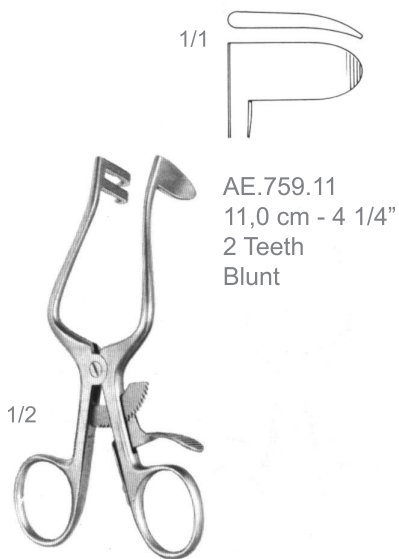

AE.752.13  
13,0 cm - 5"  
Sharp

AE.753.13  
13,0 cm - 5"  
Blunt

**AE.754.15**  
Mollison  
Retractors

1/1

1/2

1/2

1/1

**AE.755.13**  
**AE.756.13**

Plester  
Retractors

AE.755.13  
13,0 cm - 5"  
2:3 Teeth  
Blunt

AE.756.13  
13,0 cm - 5"  
2:3 Teeth  
Sharp

**AE.757.11**  
Plester  
Retractors

AE.757.11  
11,0 cm - 4 1/4"  
2 Teeth  
Blunt

**AE.759.11**  
Plester  
Retractors