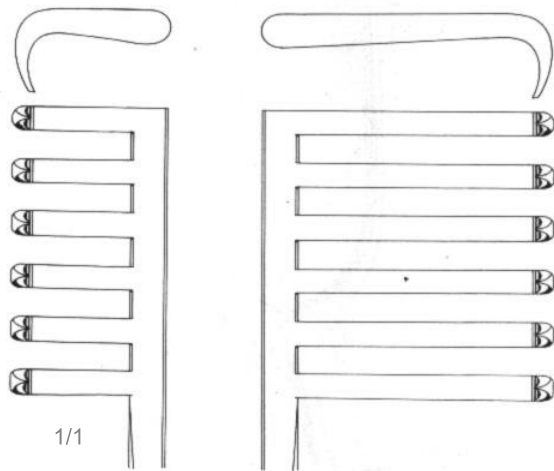

AE.790.02 27,0 cm - 10 3/4" 6:6 Teeth  
Hemi-laminectomy retractor

**AE.784.01**  
Darlin  
Retractors

AE.784.01  
18,0 cm - 7"  
(Poplitea)

**AE.784.02**  
Darlin  
Retractors

AE.784.02  
18,0 cm - 7"  
(Poplitea)