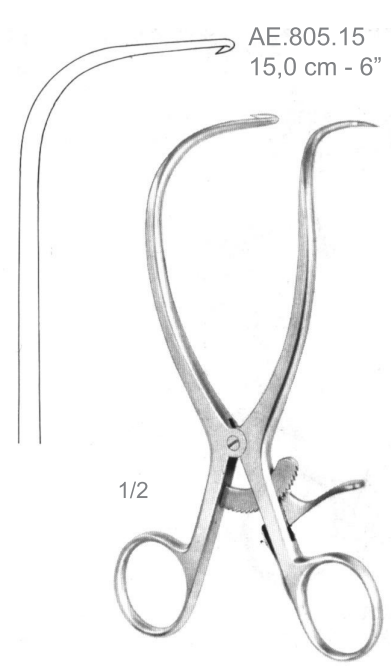

AE.805.15
Gelpi-Seiletz
Retractors