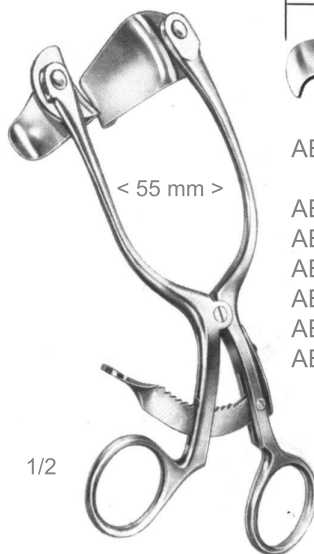

Henley  
Retractors

AE.770.26	10,0 cm - 10 1/4"	3:4 Teeth	Sharp
AE.770.16	10,0 cm - 10 1/4"	3:4 Teeth	Sharp
AE.770.20	10,0 cm - 10 1/4"	3:4 Teeth	Sharp
AE.770.26	10,0 cm - 10 1/4"	3:4 Teeth	Sharp

AE.771.26	10,0 cm - 10 1/4"	3:4 Teeth	Blunt
AE.771.16	10,0 cm - 10 1/4"	3:4 Teeth	Blunt
AE.771.20	10,0 cm - 10 1/4"	3:4 Teeth	Blunt
AE.771.26	10,0 cm - 10 1/4"	3:4 Teeth	Blunt

AE

**AE.774.00/60**

Cloward  
Retractors

AE.774.00	25,0 cm - 10"	Retractor Complete (with 2 blades ea.)
AE.774.25	25,0 cm - 10"	Retractor Only
AE.774.40	25,0 cm - 10"	40 mm
AE.774.45	25,0 cm - 10"	45 mm
AE.774.50	25,0 cm - 10"	50 mm
AE.774.55	25,0 cm - 10"	55 mm
AE.774.60	25,0 cm - 10"	60 mm