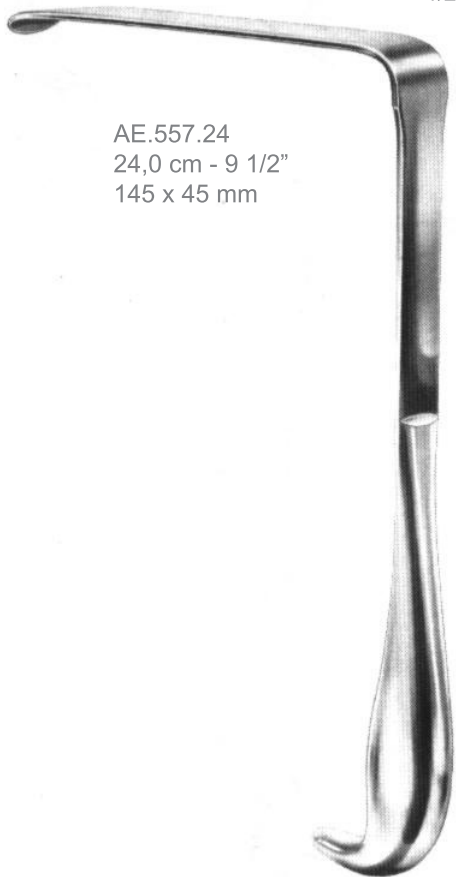

1/2

AE.557.24
24,0 cm - 9 1/2"
145 x 45 mm

AE.557.24
Brunner
Retractors

1/2