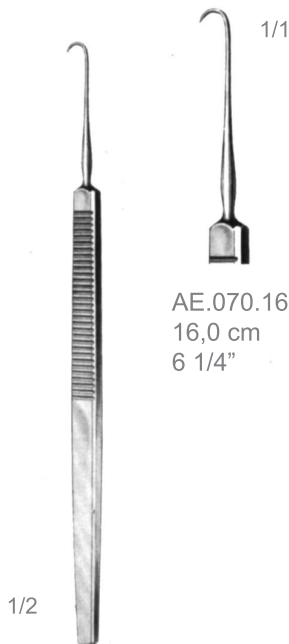

AE.070.16
16,0 cm
6 1/4"

1/2

AE.070.16

O'Connor
Retractors