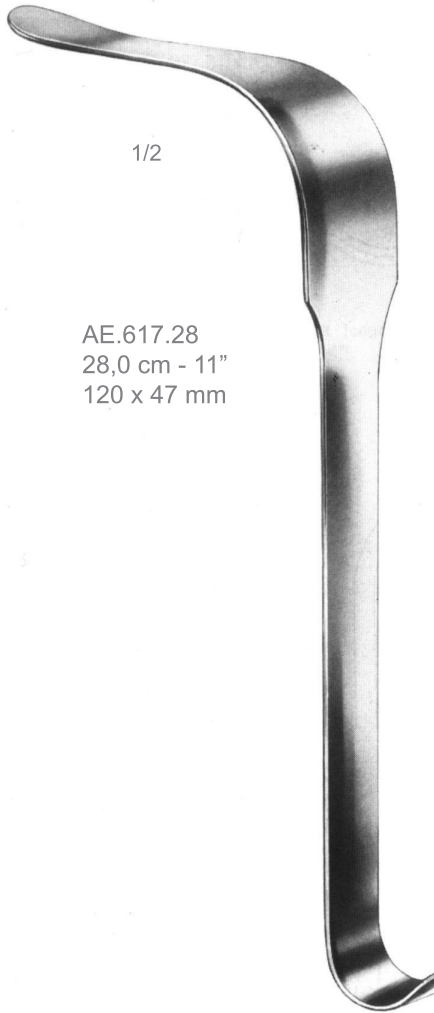

Spatulas

SPATEL - ESPÁTULAS

Kolpen

GENERAL INSTRUMENTS
ALLGEMEINES INSTRUMENTARIUM
INSTRUMENTAL GENERAL

AE

AE.617.28
28,0 cm - 11"
120 x 47 mm

AE.617.28

Koerte
Spatulas
(Rigid)