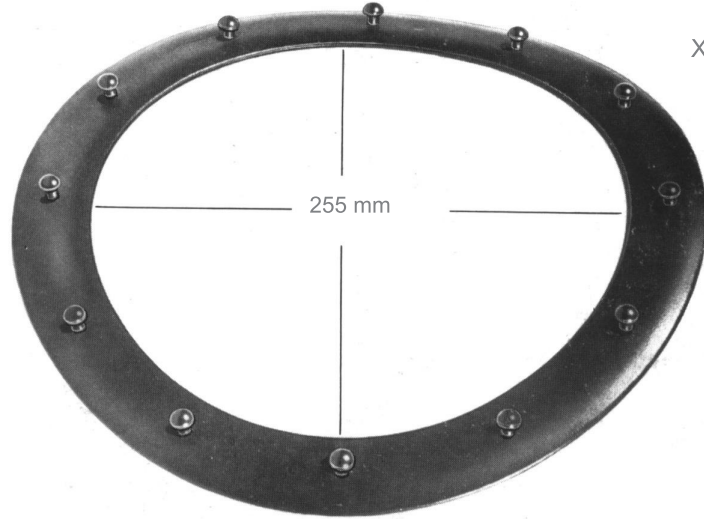

Intestinal and Bladder

AE.889.98 98 x 35 mm  
 AE.889.99 105 x 35 mm

AE.839.38 38 x 60 mm  
 AE.839.45 45 x 80 mm

Measurements of blades:  
Depth x width

AE

X-ray

**AE.898.00/12**  
Abdominal  
Retractors

AE.898.00 Frame, complete, with 4 blades AE.898.05  
AE.898.12 Frame only, with 12 buttons

AE.898.05 50 x 65 mm  
AE.898.07 75 x 65 mm

1/2

AE.898.10  
Spare Button

Measurements of blades:  
Depth x width