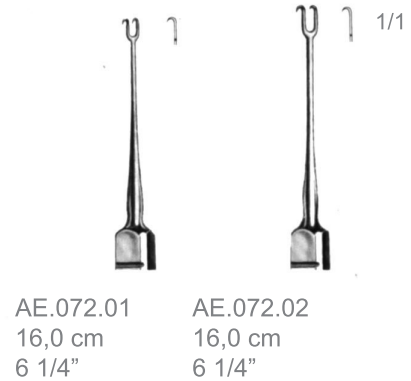

# Kolpen

---

**AE**

AE

AE.066.01  
16,0 cm  
6 1/4"  
Sharp

AE.066.02  
16,0 cm  
6 1/4"  
Blunt

1/2

**AE.066.01/02**

Graefe  
Retractors

1/2

**AE.068.01/04**

Graefe  
Retractors

AE.068.01  
16,0 cm  
6 1/4"

AE.068.02  
16,0 cm  
6 1/4"

1/1

AE.068.03  
16,0 cm  
6 1/4"

AE.068.04  
16,0 cm  
6 1/4"

AE.070.16  
16,0 cm  
6 1/4"

1/2

**AE.070.16**

O'Connor  
Retractors

1/2

**AE.072.01/02**

Guthrie  
Retractors

# Kolpen

GENERAL INSTRUMENTS  
ALLGEMEINES INSTRUMENTARIUM  
INSTRUMENTAL GENERAL

**AE**

1/1

Sharp

AE.074.01  
16,0 cm  
6 1/4"

AE.074.02  
16,0 cm  
6 1/4"

AE.074.03  
16,0 cm  
6 1/4"