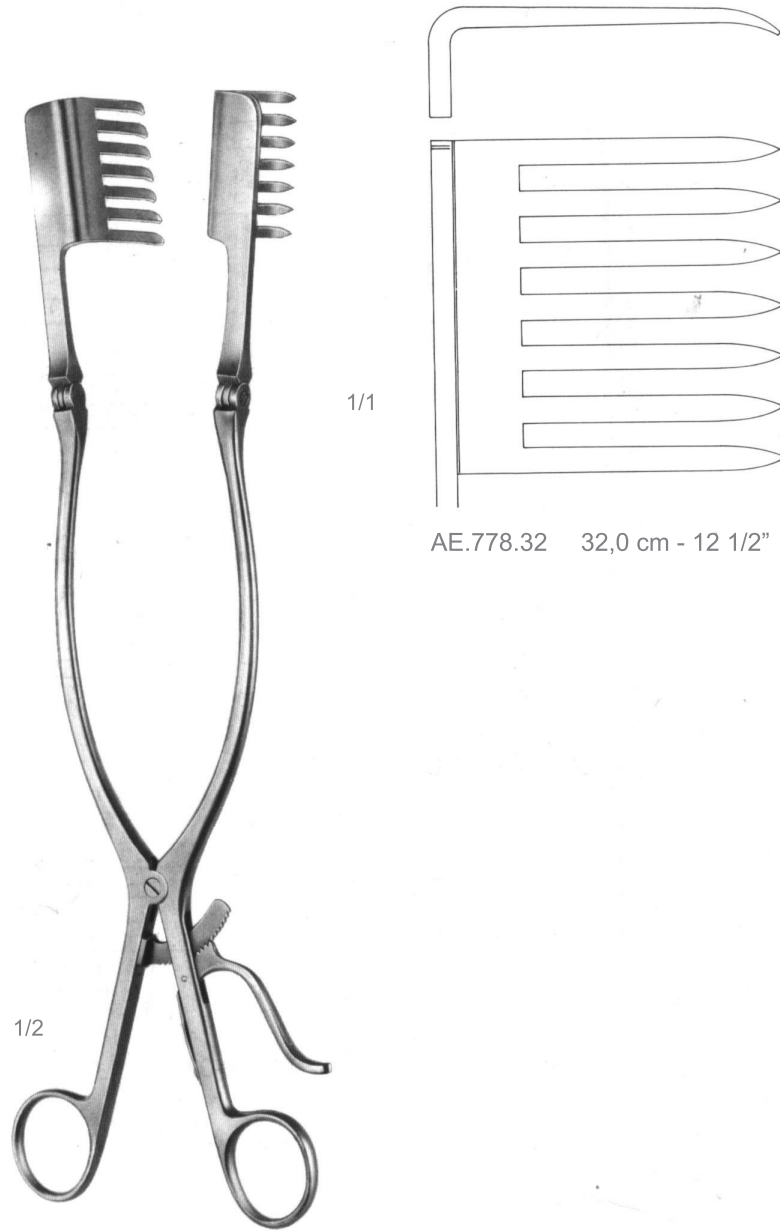

**AE.775.00/60**

Cloward  
Retractors

AE.775.00	16,0 cm - 6 1/2"	Retractor Complete (with 2 blades ea.)
AE.775.15	16,0 cm - 6 1/2"	Retractor Only
AE.775.40	16,0 cm - 6 1/2"	40 mm
AE.775.45	16,0 cm - 6 1/2"	45 mm
AE.775.50	16,0 cm - 6 1/2"	50 mm
AE.775.55	16,0 cm - 6 1/2"	55 mm
AE.775.60	16,0 cm - 6 1/2"	60 mm

1/1

AE.778.01  
31,0 cm - 12 1/4"  
4:4 Teeth  
Sharp

AE.778.03  
31,0 cm - 12 1/4"  
4:4 Teeth  
Sharp

**AE.778.32**

Beckmann-Eaton  
Retractors

AE

**AE.790.01/02**  
Martin  
Retractors

AE.790.01 27,0 cm - 10 3/4" 6:6 Teeth  
Hemi-laminectomy retractor