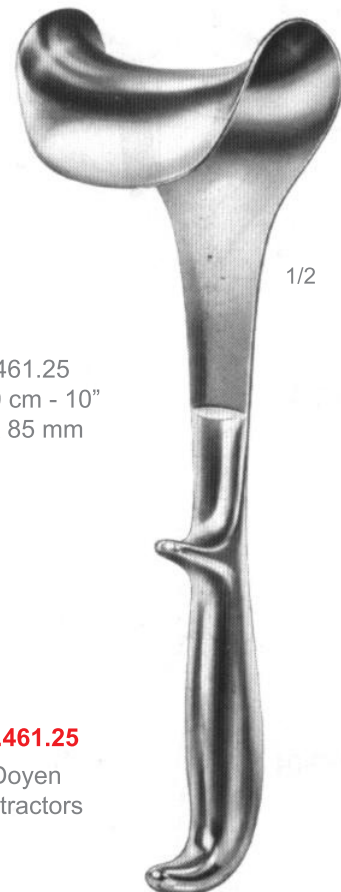

**AE.405.01/06**  
Hösel  
Retractors

AE

1/2

**AE.441.01/03**  
Middeldorpf  
Retractors

AE.441.01 25,5 cm - 10" 45 x 45 mm  
AE.441.02 25,5 cm - 10" 45 x 50 mm  
AE.441.03 25,5 cm - 10" 55 x 70 mm

1/2

**AE.451.24**  
Fritsch  
Retractors

AE.451.24 24,0 cm - 9 1/2" 35 x 40 mm

1/2

**AE.453.01/04**

Fritsch  
Retractors

AE.453.01	24,0 cm - 9 1/2"	45 x 40 mm
AE.453.02	24,0 cm - 9 1/2"	45 x 50 mm
AE.453.03	24,0 cm - 9 1/2"	45 x 60 mm
AE.453.04	24,0 cm - 9 1/2"	55 x 75 mm

1/2

AE.461.25  
25,0 cm - 10"  
50 x 85 mm

**AE.461.25**

Doyen  
Retractors

AE

AE.461.75  
25,0 cm - 10"  
Fiber Optic  
Light carrier  
for AE.461.75

**AE.461.75**  
Doyen  
Retractors

AE.469.22  
22,5 cm - 9"  
70 x 25 mm