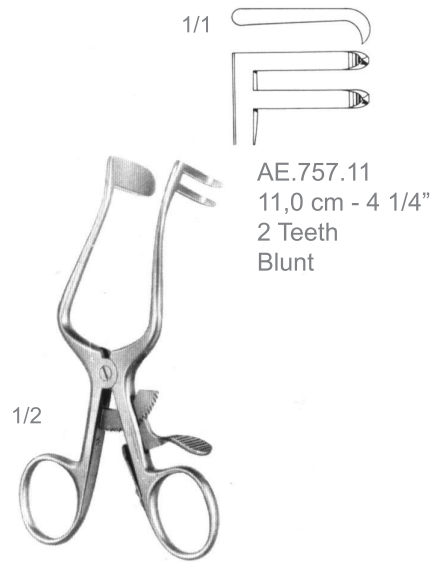

AE.757.11
Plester
Retractors