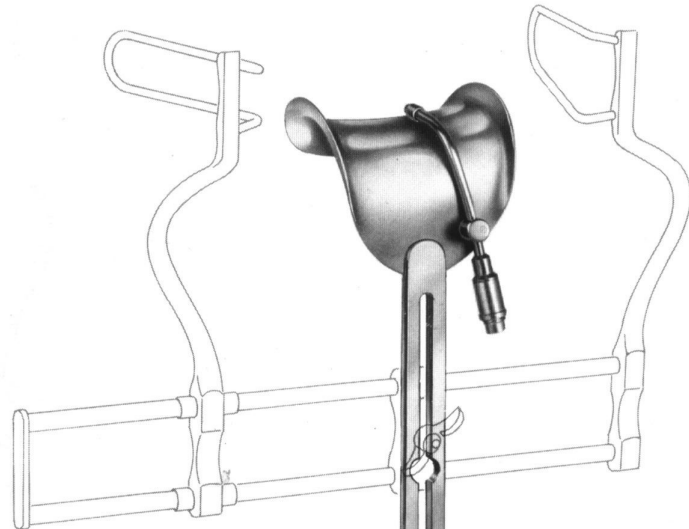

# Kolpen

GENERAL INSTRUMENTS  
ALLGEMEINES INSTRUMENTARIUM  
INSTRUMENTAL GENERAL

**AE**

Measurements of blades:  
Depth x width

AE.859.05 68 x 85 mm  
AE.859.06 40 x 68 mm  
Centre Blade

**AE.859.05/06**  
Balfour  
Abdominal  
Retractors