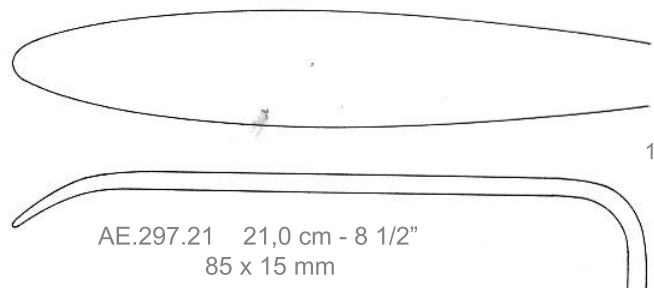

AE.291.02 22,0 cm 8 1/2"  
AE.293.02 21,0 cm 8 1/4"  
30 x 14 mm

AE.291.03 22,0 cm 8 1/2"  
AE.293.03 21,0 cm 8 1/4"  
30 x 16 mm

AE.291.04 22,0 cm 8 1/2"  
AE.293.04 21,0 cm 8 1/4"  
40 x 11 mm

1/1

AE.291.05 22,0 cm 8 1/2"  
AE.293.05 21,0 cm 8 1/4"  
50 x 11 mm

AE

AE.295.21 21,0 cm - 8 1/4"  
60 x 20 mm

1/1

1/2

**AE.295.21**

Langenbeck  
Retractors

AE.297.21 21,0 cm - 8 1/2"  
85 x 15 mm

1/1