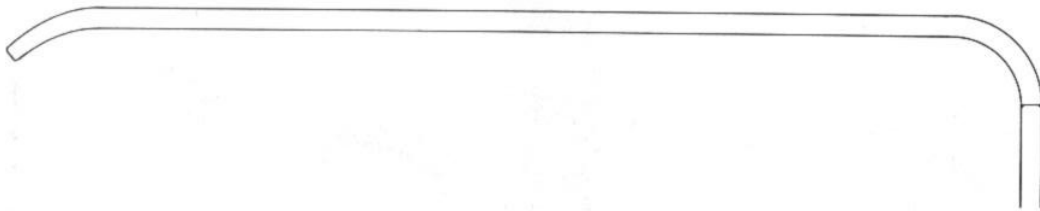

Coryllos  
Retractors  
(Thorax)

AE

AE.545.01 16,0 cm - 6 1/4" 75 x 50 mm  
AE.545.02 16,0 cm - 6 1/4" 75 x 90 mm

**AE.545.01/02**

Davidson  
Retractors  
(Scapula)

**AE.551.25**  
Sauerbruch  
Retractors

1/1