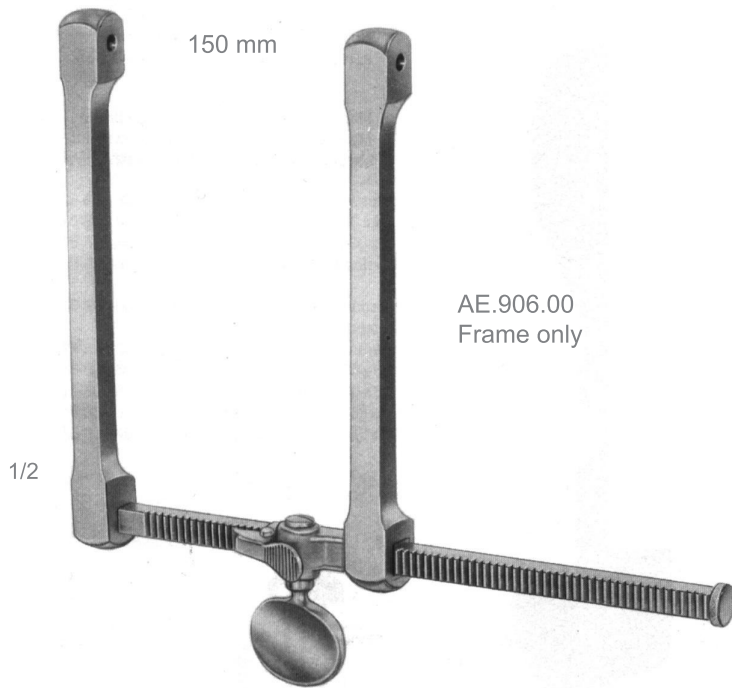

Laminectomy Retractors

LAMINEKTOMIESPREIZER - SEPARADORES PARA LAMINECTOMIA

Kolpen

GENERAL INSTRUMENTS
ALLGEMEINES INSTRUMENTARIUM
INSTRUMENTAL GENERAL

AE

AE.906.00
Scoville
Laminectomy
Retractors