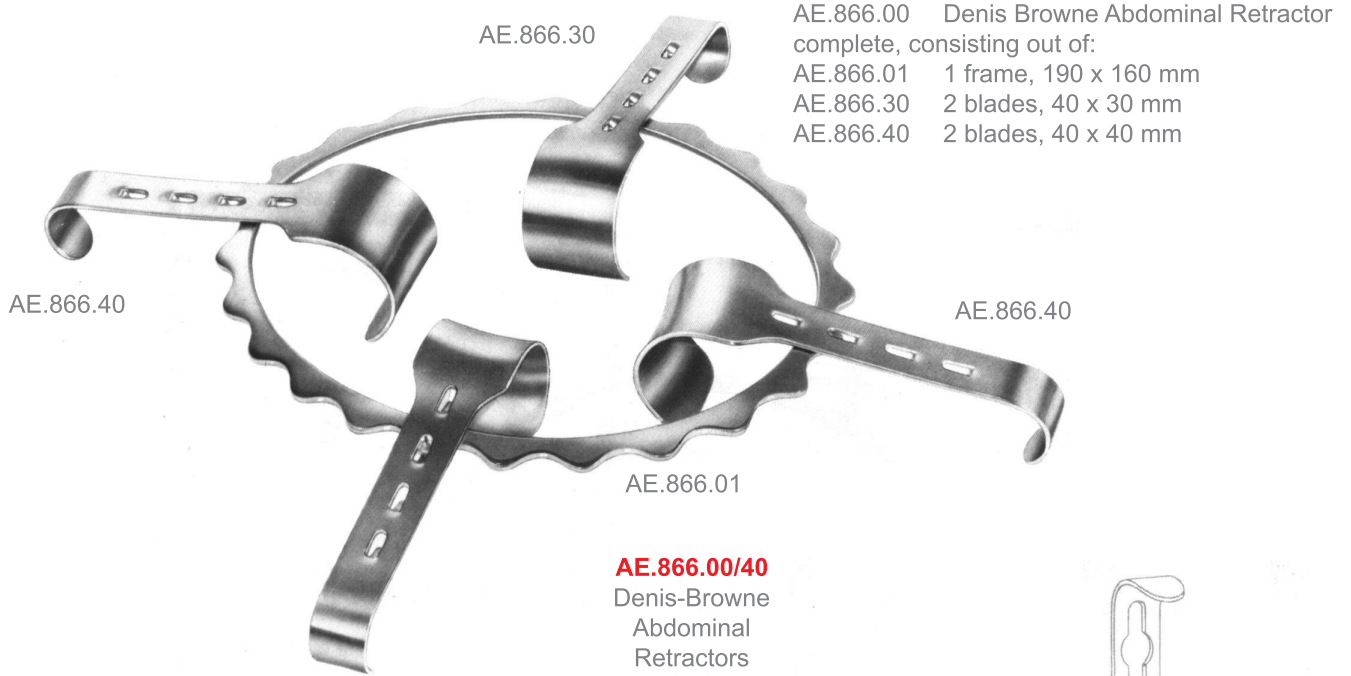

AE.860.00 Complete

**AE.860.00/08**  
Balfour US-Type  
Abdominal  
Retractors

AE.860.06  
Lateral blades, 6 cm deep, per pair

AE.860.08  
Lateral blades, 8 cm deep, per pair

**AE**

Measurements of blades:  
Depth x width