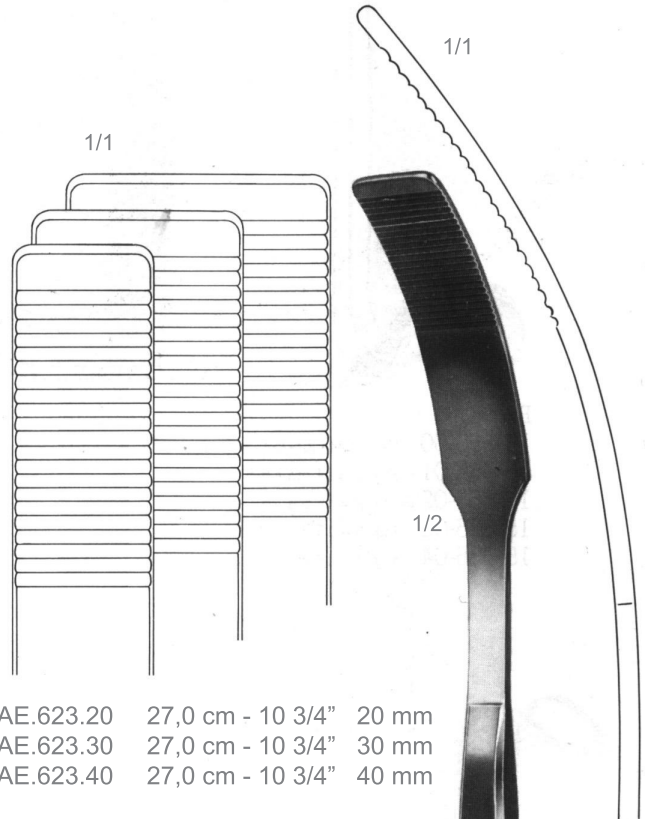

AE.623.20/40

Kader
Spatulas