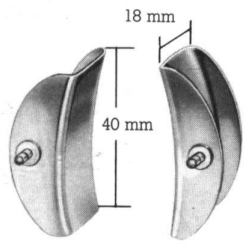

1/2
AE.820.00
Complete, with 2
pairs of blades

Measurements of blades:
Depth x width