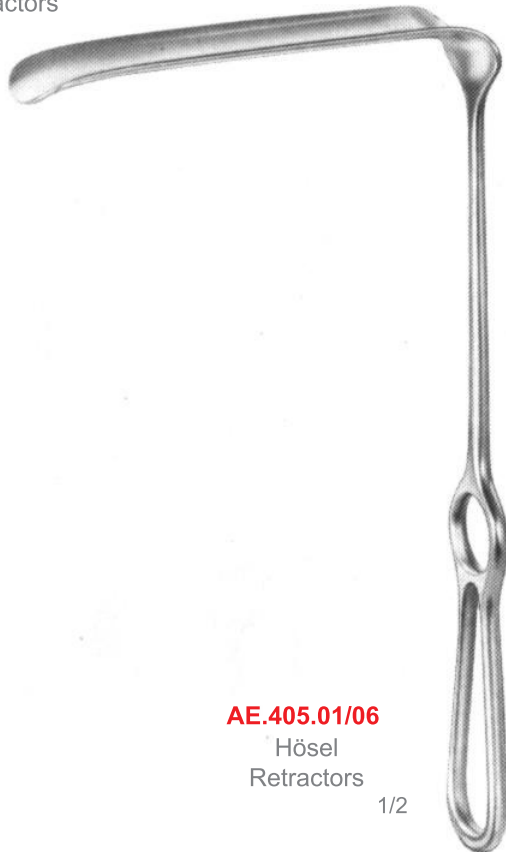

AE.405.01/06
Hösel
Retractors

AE.401.01	20,0 cm - 8"	90 x 28 mm
AE.401.02	20,0 cm - 8"	105 x 30 mm
AE.401.03	20,0 cm - 8"	120 x 52 mm

AE.401.01/03
Retractors

1/2