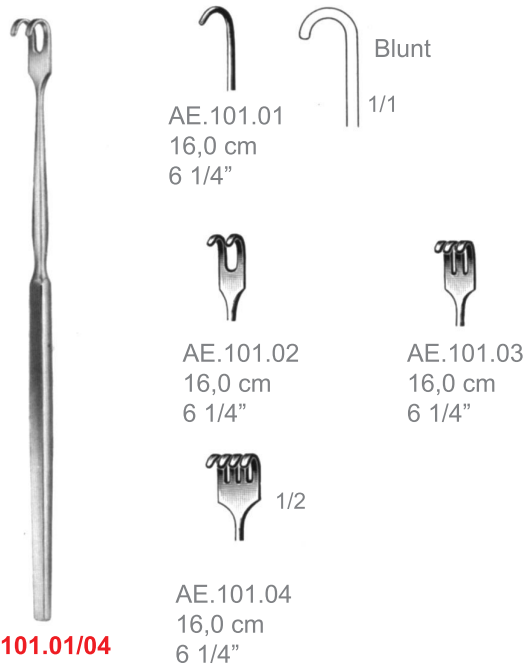

AE.101.01/04
Retractors