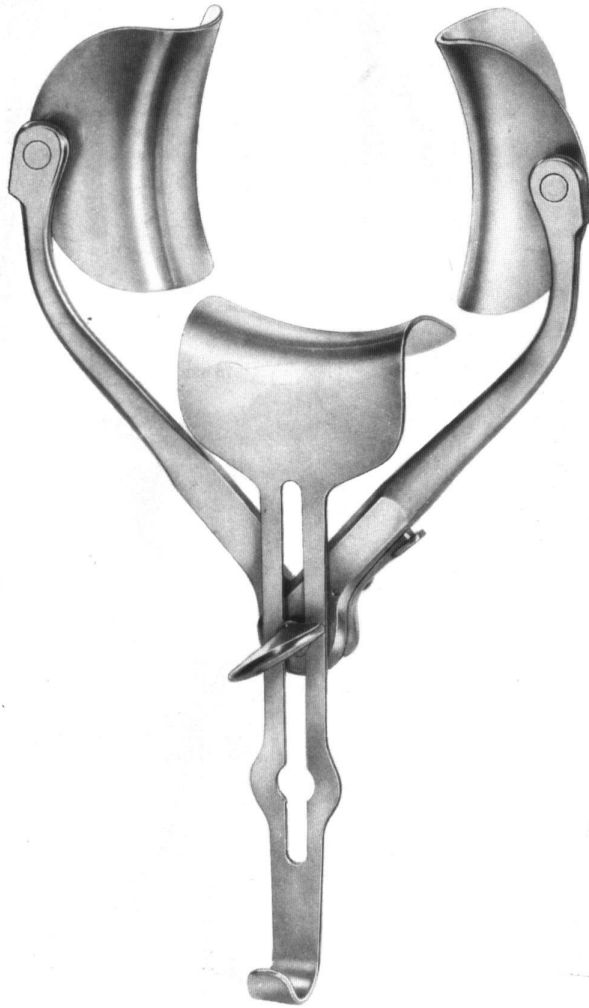

AE.826.00  
26,0 cm - 10 1/2"

**AE.823.00**  
**AE.824.00**  
Collin  
Abdominal  
Retractors

**AE.826.00**  
Collin-Loktite  
Abdominal  
Retractors

Measurements of blades:  
Depth x width

AE.828.00	28,0 cm - 11"	Complete
AE.828.01	28,0 cm - 11"	Spreader only