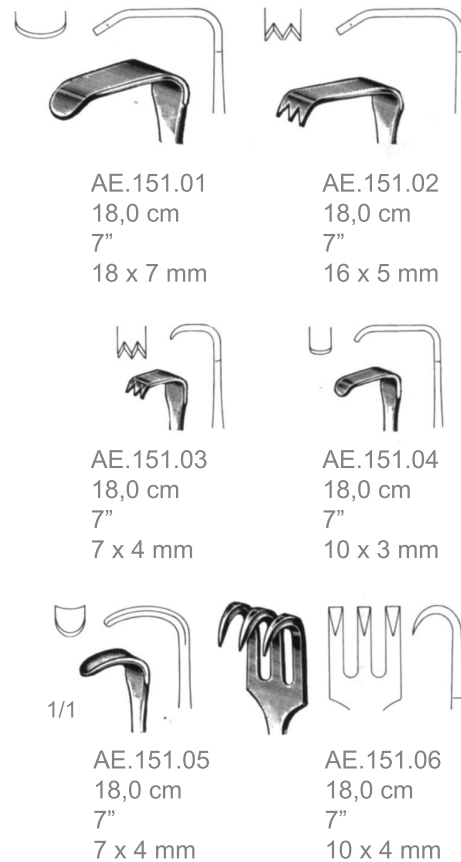

AE.075.04  
16,0 cm  
6 1/4"

1/2

**AE.075.01/04**  
Retractors

1/1

AE.078.02  
16,0 cm  
6 1/4"

AE.079.02  
16,0 cm  
6 1/4"

AE.078.03  
16,0 cm  
6 1/4"

AE.079.03  
16,0 cm  
6 1/4"

AE.078.04  
16,0 cm  
6 1/4"

AE.079.04  
16,0 cm  
6 1/4"

1/2

**AE.078.02/04**  
**AE.079.02/04**  
Retractors  
Flexible

1/1

AE.086.04  
16,0 cm  
6 1/4"  
Sharp

AE.086.04  
16,0 cm  
6 1/4"  
Blunt

1/2

# Kolpen

GENERAL INSTRUMENTS  
ALLGEMEINES INSTRUMENTARIUM  
INSTRUMENTAL GENERAL

**AE**

**AE.100.01/04**  
Retractors

**AE.101.01/04**  
Retractors

**AE.102.01/04**  
Retractors

**AE.151.01/06**  
Meyerding  
Retractors

**AE**

AE.161.01  
15,0 cm  
6"  
20 x 6 mm

AE.161.02  
15,0 cm  
6"  
10 x 6 mm

**AE.161.01/02**  
Senn-Green  
Retractors

8 x 4 mm

AE.164.14  
14,0 cm  
5 1/2"

16 x 5,5 mm

**AE.164.14**  
Ragnell-Davis  
Retractors