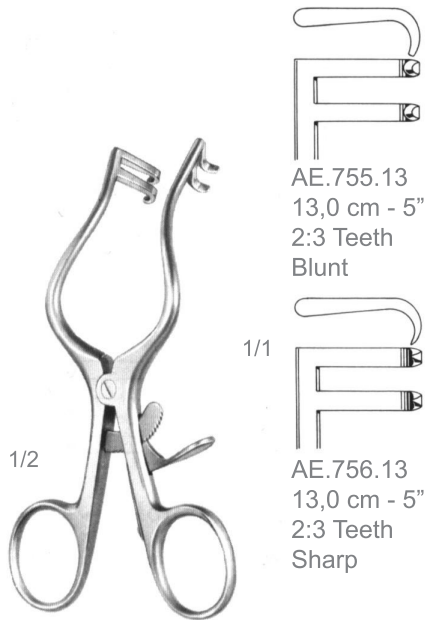

AE.750.13  
13,0 cm - 5"  
3:4 Teeth  
Sharp

AE.750.16  
16,5 cm - 6 1/2"  
3:4 Teeth  
Sharp

AE.751.13  
13,0 cm - 5"  
3:4 Teeth  
Blunt

AE.754.15  
15,0 cm - 6"  
Sharp

**AE.752.13**  
**AE.753.13**

Weitlaner-Wullstein  
Retractors

AE.752.13  
13,0 cm - 5"  
Sharp

AE.753.13  
13,0 cm - 5"  
Blunt

**AE.754.15**  
Mollison  
Retractors

1/1

1/2

1/2

1/1

**AE.755.13**  
**AE.756.13**

Plester  
Retractors

AE.755.13  
13,0 cm - 5"  
2:3 Teeth  
Blunt

AE.756.13  
13,0 cm - 5"  
2:3 Teeth  
Sharp

**AE.757.11**  
Plester  
Retractors

AE.757.11  
11,0 cm - 4 1/4"  
2 Teeth  
Blunt

**AE.759.11**  
Plester  
Retractors