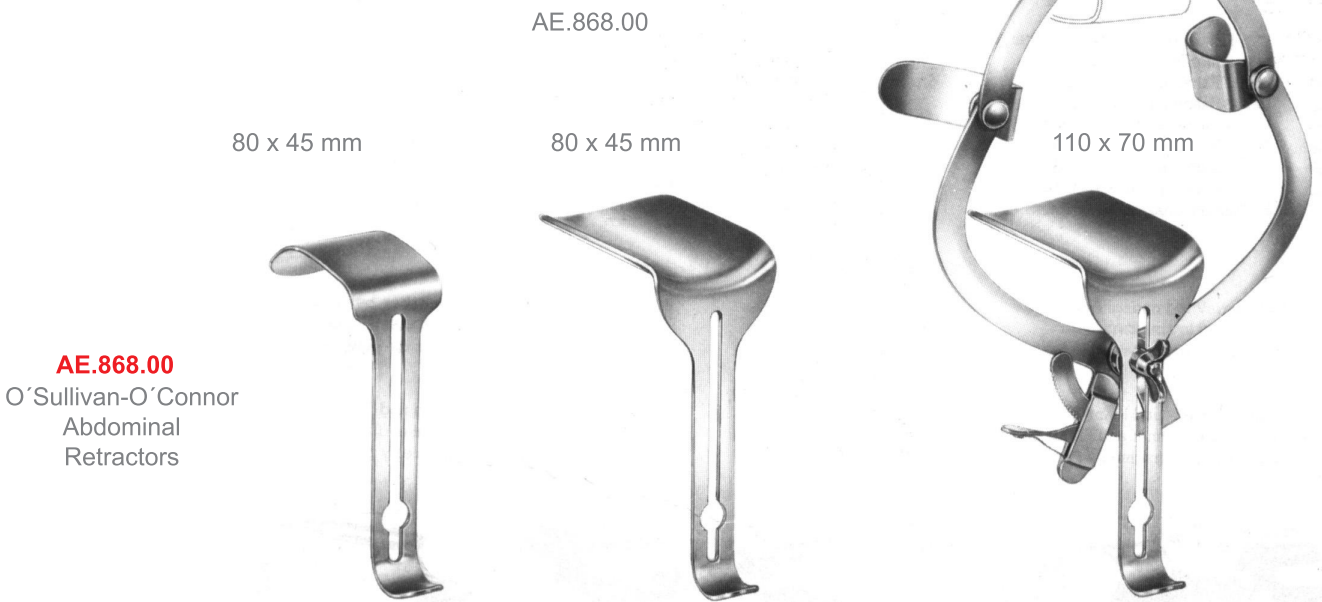

AE.859.52 70 x 85 mm  
Centre Blade Only,  
fitting all Martin Balfour  
Abdominal Retractors,  
complete with interchangeable  
fiber optic light carrier

AE.859.53  
Fiber Optic Light Carrier

**AE.859.52/53**  
Balfour  
Abdominal  
Retractors

AE.860.00 Complete

**AE.860.00/08**  
Balfour US-Type  
Abdominal  
Retractors

AE.860.06  
Lateral blades, 6 cm deep, per pair

AE.860.08  
Lateral blades, 8 cm deep, per pair

**AE**

Measurements of blades:  
Depth x width