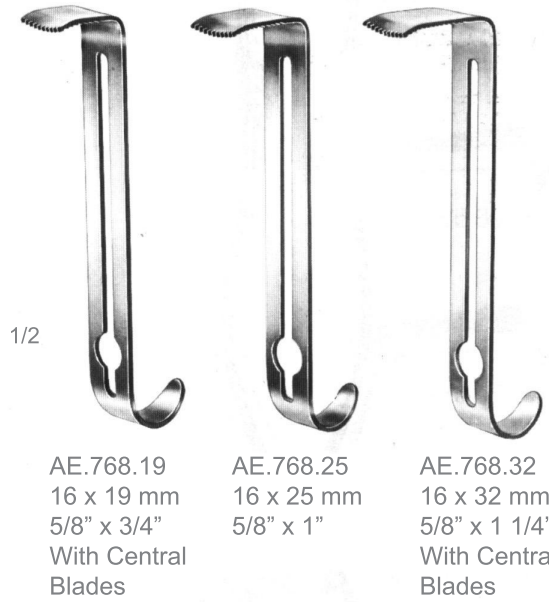

Plester  
Retractors

AE.755.13  
13,0 cm - 5"  
2:3 Teeth  
Blunt

AE.756.13  
13,0 cm - 5"  
2:3 Teeth  
Sharp

**AE.757.11**  
Plester  
Retractors

AE.757.11  
11,0 cm - 4 1/4"  
2 Teeth  
Blunt

**AE.759.11**  
Plester  
Retractors

AE.759.11  
11,0 cm - 4 1/4"  
2 Teeth  
Blunt

**AE.765.13**  
Milligan  
Retractors

AE.765.13  
13,0 cm - 5"

**AE.767.13**  
Weitlaner-Baby  
Retractors

AE.767.13  
13,0 cm - 5"

AE

**AE.770.13/26**  
**AE.771.13/26**

Henley  
Retractors

AE.770.26	10,0 cm - 10 1/4"	3:4 Teeth	Sharp
AE.770.16	10,0 cm - 10 1/4"	3:4 Teeth	Sharp
AE.770.20	10,0 cm - 10 1/4"	3:4 Teeth	Sharp
AE.770.26	10,0 cm - 10 1/4"	3:4 Teeth	Sharp

AE.771.26	10,0 cm - 10 1/4"	3:4 Teeth	Blunt
AE.771.16	10,0 cm - 10 1/4"	3:4 Teeth	Blunt
AE.771.20	10,0 cm - 10 1/4"	3:4 Teeth	Blunt
AE.771.26	10,0 cm - 10 1/4"	3:4 Teeth	Blunt

AE

**AE.774.00/60**

Cloward  
Retractors

AE.774.00	25,0 cm - 10"	Retractor Complete (with 2 blades ea.)
AE.774.25	25,0 cm - 10"	Retractor Only
AE.774.40	25,0 cm - 10"	40 mm
AE.774.45	25,0 cm - 10"	45 mm
AE.774.50	25,0 cm - 10"	50 mm
AE.774.55	25,0 cm - 10"	55 mm
AE.774.60	25,0 cm - 10"	60 mm