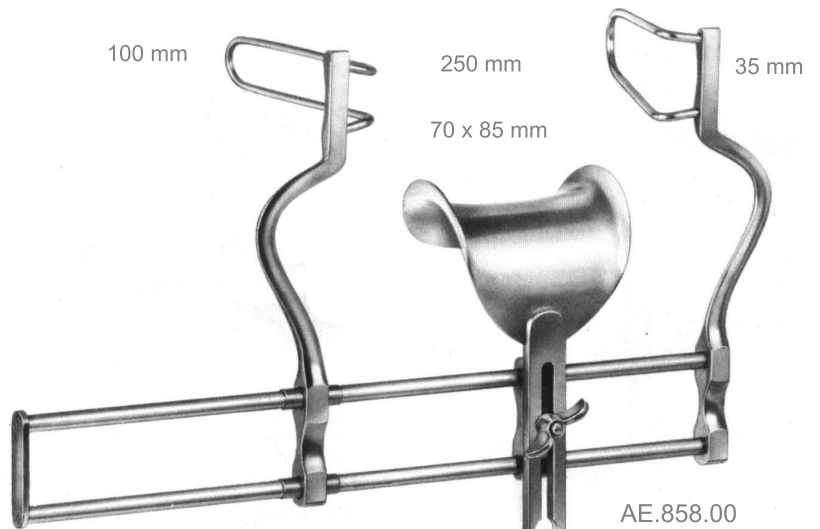

GENERAL INSTRUMENTS  
ALLGEMEINES INSTRUMENTARIUM  
INSTRUMENTAL GENERAL

**AE.850.00**  
Balfour-Baby  
Abdominal  
Retractors

AE.852.00 - 45 x 80 mm

**AE.852.00**  
Balfour  
Abdominal  
Retractors

AE.854.00 - 45 x 80 mm

**AE.854.00**  
Balfour  
Abdominal  
Retractors

Measurements of blades:  
Depth x width

AE

AE.854.00

**AE.856.00**

Balfour  
Abdominal  
Retractors

1/3

AE.859.01 45 x 80 mm  
AE.859.02 70 x 85 mm  
Centre Blade only

1/3

**AE.859.01/02**

Balfour  
Abdominal  
Retractors

AE.858.00

1/3

**AE.858.00**

Balfour  
Abdominal  
Retractors

Measurements of blades:  
Depth x width