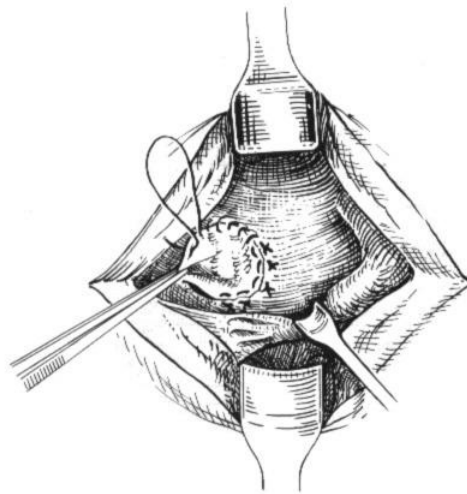

1/2

**AE.562.01/02**

Crawford  
Retractors  
(Aorta)

AE.562.01	19,0 cm - 7 1/2"	15 x 15 mm
AE.562.02	19,0 cm - 7 1/2"	15 x 23 mm

1/2

**AE.563.01/06**

Ross  
Retractors  
(Aorta)

AE.563.01  
27,0 cm - 10 1/2"

AE.563.02  
27,0 cm - 10 1/2"

AE.563.03  
27,0 cm - 10 1/2"

1/1

AE.563.04  
27,0 cm - 10 1/2"

AE.563.05  
27,0 cm - 10 1/2"

AE.563.06  
27,0 cm - 10 1/2"

AE

**AE.577.27**