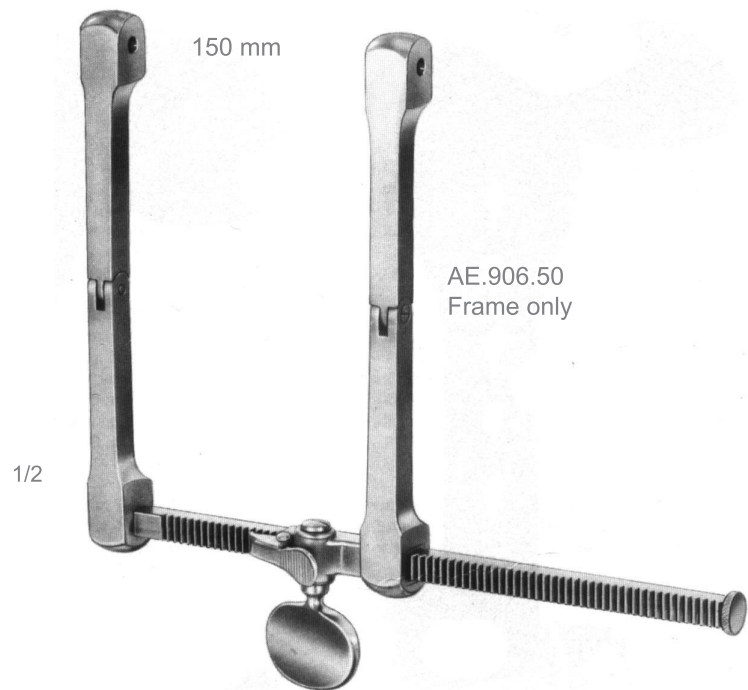

AE.906.50
Scoville-Haverfield
Laminectomy
Retractors