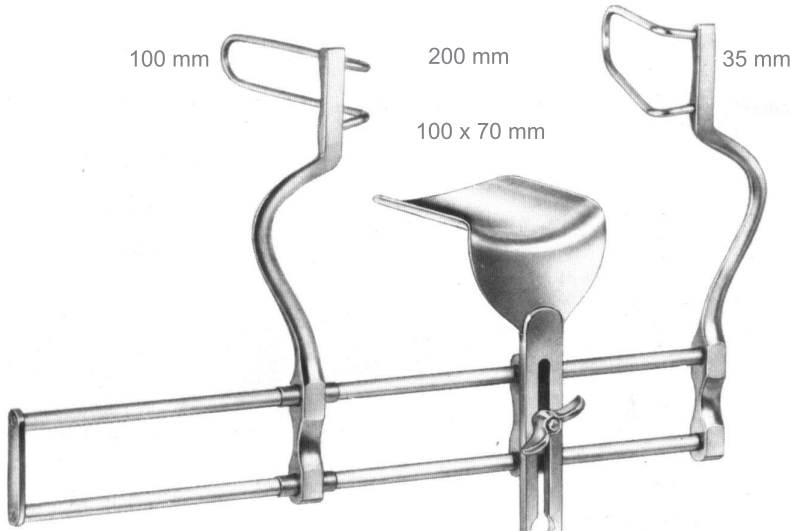

**AE.844.00**  
AE.844.00  
Gosset  
Abdominal  
Retractors

**AE.846.00**  
AE.846.00  
Gosset  
Abdominal  
Retractors

Measurements of blades:  
Depth x width

Abdominal Retractors

BAUCHDECKENHALTER - SEPARADORES ABDOMINALES

GENERAL INSTRUMENTS  
ALLGEMEINES INSTRUMENTARIUM  
INSTRUMENTAL GENERAL

**AE.850.00**  
Balfour-Baby  
Abdominal  
Retractors

AE.852.00 - 45 x 80 mm

**AE.852.00**  
Balfour  
Abdominal  
Retractors

AE.854.00 - 45 x 80 mm

**AE.854.00**  
Balfour  
Abdominal  
Retractors

Measurements of blades:  
Depth x width

AE

AE.854.00

**AE.856.00**

Balfour  
Abdominal  
Retractors

1/3

AE.859.01 45 x 80 mm  
AE.859.02 70 x 85 mm  
Centre Blade only