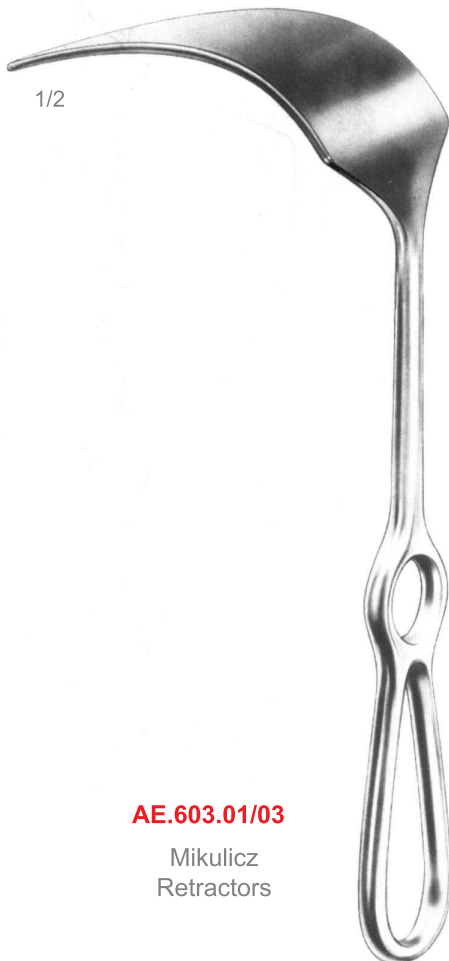

AE.603.01 26,0 cm - 10 1/4" 95 x 35 mm
AE.603.02 26,0 cm - 10 1/4" 120 x 50 mm
AE.603.03 26,0 cm - 10 1/4" 150 x 50 mm

Liver Retractor

AE.603.01/03

Mikulicz
Retractors

AE.603.52 26,0 cm - 10 1/4" 120 x 50 mm
AE.603.53 26,0 cm - 10 1/4" 150 x 50 mm
With Interchangeable Fiber Optic Light Carrier
AE.603.54 Fiber Optic Light Carrier for AE.603.52
AE.603.55 Fiber Optic Light Carrier for AE.603.53