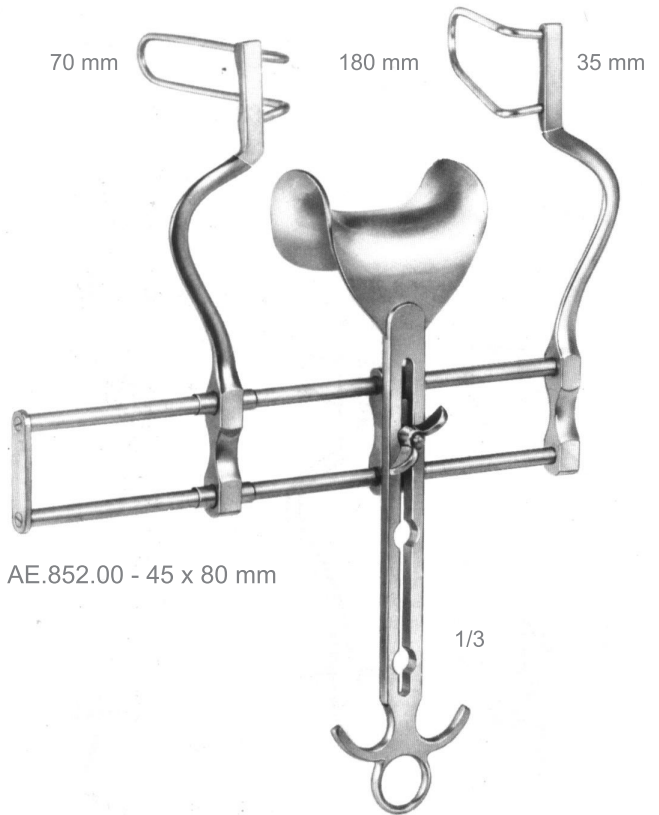

Martin Exchangeable Blades fitting the following models:

**AE.894.00**  
**AE.896.00**

**BD.180.00**  
**BD.181.00**

**BD.190.00**

**CA.508.00**

Measurements of blades:  
Depth x width

AE

**AE.840.00**  
AE.840.00  
Gosset  
Abdominal  
Retractors

**AE.844.00**  
AE.844.00  
Gosset  
Abdominal  
Retractors

**AE.846.00**  
AE.846.00  
Gosset  
Abdominal  
Retractors

Measurements of blades:  
Depth x width

Abdominal Retractors

BAUCHDECKENHALTER - SEPARADORES ABDOMINALES

GENERAL INSTRUMENTS  
ALLGEMEINES INSTRUMENTARIUM  
INSTRUMENTAL GENERAL

**AE.850.00**  
Balfour-Baby  
Abdominal  
Retractors

AE.852.00 - 45 x 80 mm

**AE.852.00**  
Balfour  
Abdominal  
Retractors

AE.854.00 - 45 x 80 mm

**AE.854.00**  
Balfour  
Abdominal  
Retractors

Measurements of blades:  
Depth x width

AE

AE.854.00

**AE.856.00**

Balfour  
Abdominal  
Retractors

1/3

AE.859.01 45 x 80 mm  
AE.859.02 70 x 85 mm  
Centre Blade only