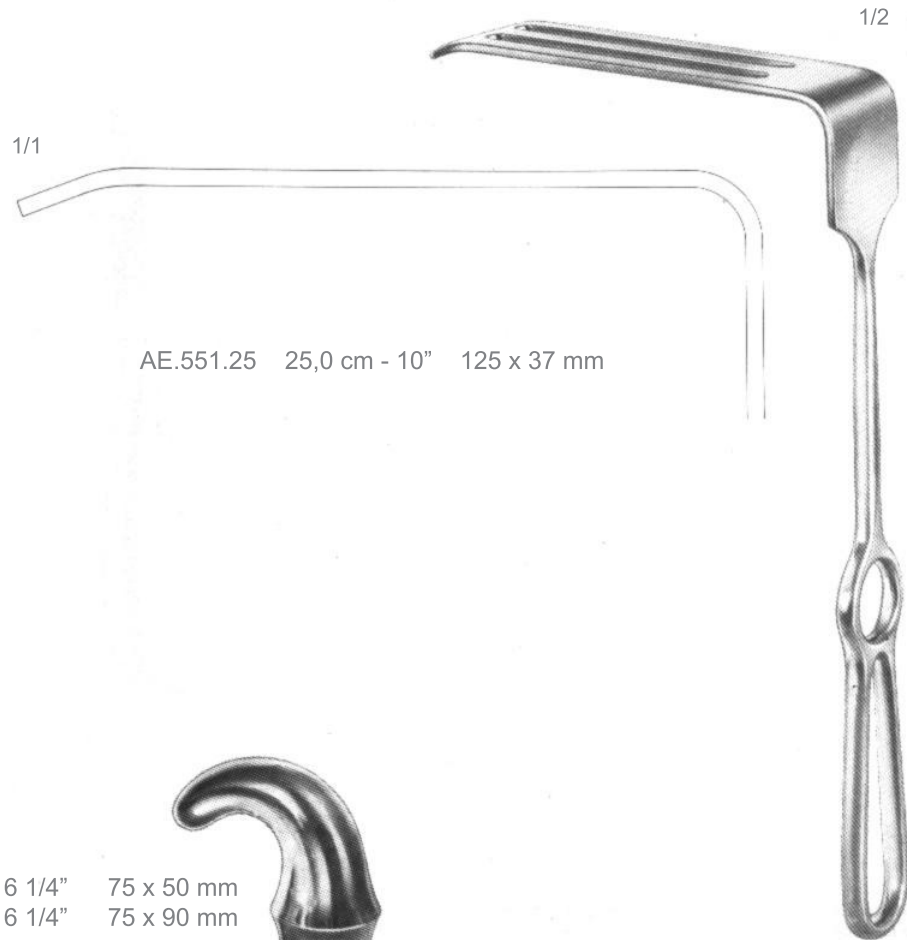

AE.075.04  
16,0 cm  
6 1/4"

1/2

**AE.075.01/04**  
Retractors

1/1

AE.078.02  
16,0 cm  
6 1/4"

AE.079.02  
16,0 cm  
6 1/4"

AE.078.03  
16,0 cm  
6 1/4"

AE.079.03  
16,0 cm  
6 1/4"

**AE.501.25**  
Martin  
Retractors

1/2

AE.481.23  
23,0 cm - 9"  
64 x 60 mm

**AE.481.23**  
Tuffier  
Retractors

AE

AE.505.28 28,0 cm - 11" 115 x 22 mm  
AE.507.28 28,0 cm - 11" 115 x 27 mm

**AE.525.01/03**

Heaney  
Retractors

AE.525.01 27,0 cm - 10 1/2" 45 x 25 mm  
AE.525.02 27,0 cm - 10 1/2" 73 x 28 mm  
AE.525.03 27,0 cm - 10 1/2" 82 x 28 mm

**AE.505.28**  
**AE.507.28**  
Simon  
Retractors

**AE.537.01/03**

Coryllos  
Retractors  
(Thorax)

AE

AE.545.01 16,0 cm - 6 1/4" 75 x 50 mm  
AE.545.02 16,0 cm - 6 1/4" 75 x 90 mm

**AE.545.01/02**

Davidson  
Retractors  
(Scapula)

**AE.551.25**  
Sauerbruch  
Retractors

1/1