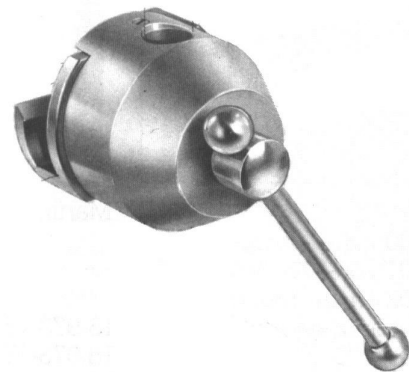

AE

AE.910.51  
Standard Fixation Clamp (for OP table siderail 25 mm  
broad, 10 mm thick)

AE.910.52  
Universal Fixation Clamp (for OP table siderail 28 to 31  
mm broad to 11 mm thick)

AE.953.28  
28 cm - 11"