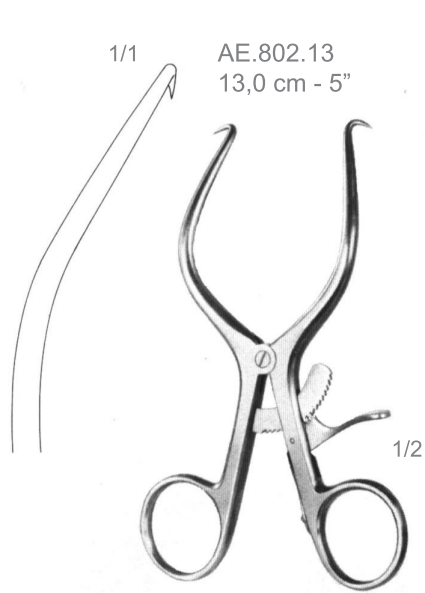

AE

AE.802.13
Gelpi-Loktite
Retractors