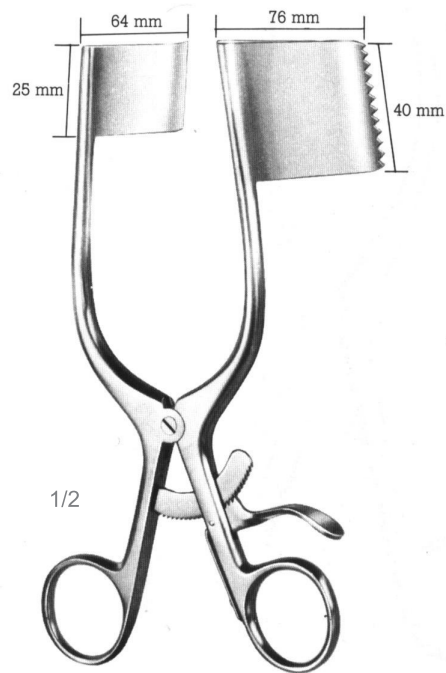

1/1

AE.778.01  
31,0 cm - 12 1/4"  
4:4 Teeth  
Sharp

AE.778.03  
31,0 cm - 12 1/4"  
4:4 Teeth  
Sharp

**AE.778.32**

Beckmann-Eaton  
Retractors

AE

**AE.790.01/02**  
Martin  
Retractors

AE.790.01 27,0 cm - 10 3/4" 6:6 Teeth  
Hemi-laminectomy retractor

AE.790.02 27,0 cm - 10 3/4" 6:6 Teeth  
Hemi-laminectomy retractor

**AE.784.01**  
Darlin  
Retractors

AE.784.01  
18,0 cm - 7"  
(Poplitea)

**AE.784.02**  
Darlin  
Retractors

AE.784.02  
18,0 cm - 7"  
(Poplitea)