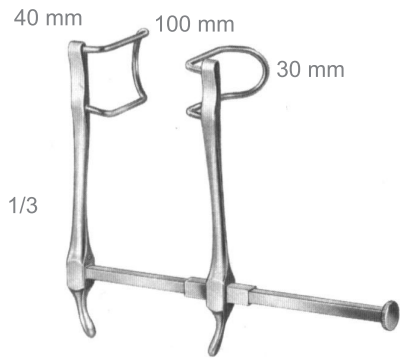

Measurements of blades:  
Depth x width

Martin Exchangeable Blades fitting the following models:

**AE.820.00**

**AE.822.22**

**AE.823.00**  
**AE.824.00**

**AE.826.00**

**AE.828.00**  
**AE.830.00**

# Kolpen

GENERAL INSTRUMENTS  
ALLGEMEINES INSTRUMENTARIUM  
INSTRUMENTAL GENERAL

**AE**

**AE.839.50/92**

Exchangeable Lateral Blades  
for Abdominal Retractors and  
Rib Spreaders

AE.839.50	50 x 70 mm
AE.839.52	52 x 110 mm
AE.839.70	70 x 55 mm
AE.839.80	80 x 90 mm
AE.839.90	50 x 58 mm
AE.839.92	60 x 80 mm
AE.839.94	72 x 85 mm

Martin Exchangeable Blades fitting the following models:

**AE.894.00**  
**AE.896.00**

**BD.180.00**  
**BD.181.00**

**BD.190.00**

**CA.508.00**

Measurements of blades:  
Depth x width

AE

**AE.840.00**  
AE.840.00  
Gosset  
Abdominal  
Retractors

**AE.844.00**  
AE.844.00  
Gosset  
Abdominal  
Retractors

**AE.846.00**  
AE.846.00  
Gosset  
Abdominal  
Retractors

Measurements of blades:  
Depth x width

Abdominal Retractors

BAUCHDECKENHALTER - SEPARADORES ABDOMINALES