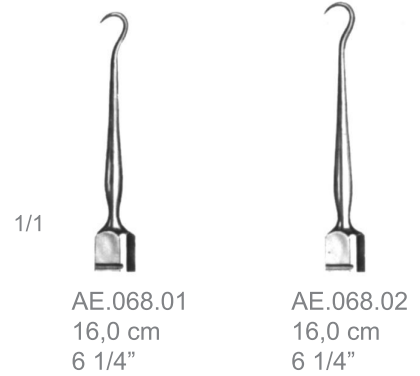

# Kolpen

---

**AE**

AE

AE.066.01  
16,0 cm  
6 1/4"  
Sharp

AE.066.02  
16,0 cm  
6 1/4"  
Blunt

1/2

**AE.066.01/02**

Graefe  
Retractors

1/2

**AE.068.01/04**

Graefe  
Retractors

AE.068.01  
16,0 cm  
6 1/4"

AE.068.02  
16,0 cm  
6 1/4"

1/1

AE.068.03  
16,0 cm  
6 1/4"