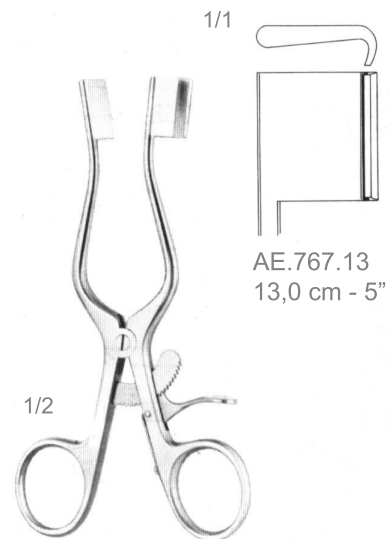

AE.767.13
Weitlaner-Baby
Retractors