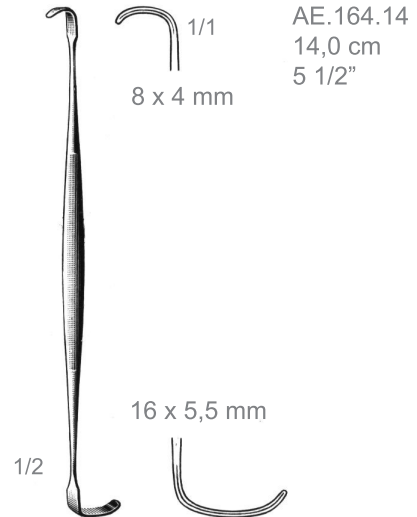

8 x 4 mm

AE.164.14
14,0 cm
5 1/2"

16 x 5,5 mm

AE.164.14
Ragnell-Davis
Retractors