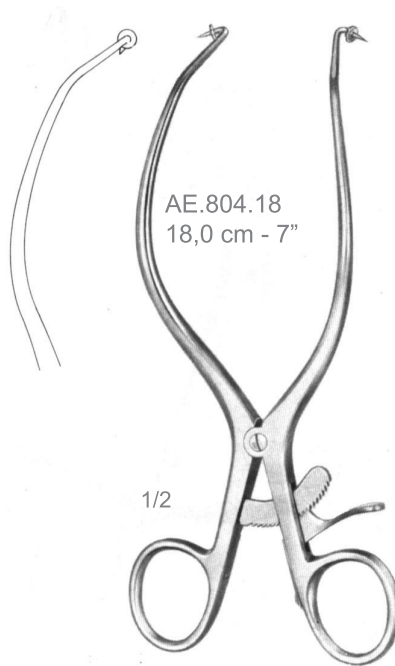

AE.804.18
Gelpi-Loktite
Retractors