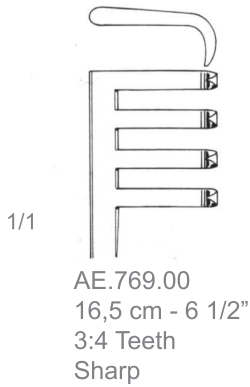

AE.759.11  
11,0 cm - 4 1/4"  
2 Teeth  
Blunt

**AE.765.13**  
Milligan  
Retractors

AE.765.13  
13,0 cm - 5"

**AE.767.13**  
Weitlaner-Baby  
Retractors

AE.767.13  
13,0 cm - 5"

AE

**AE.770.13/26**  
**AE.771.13/26**