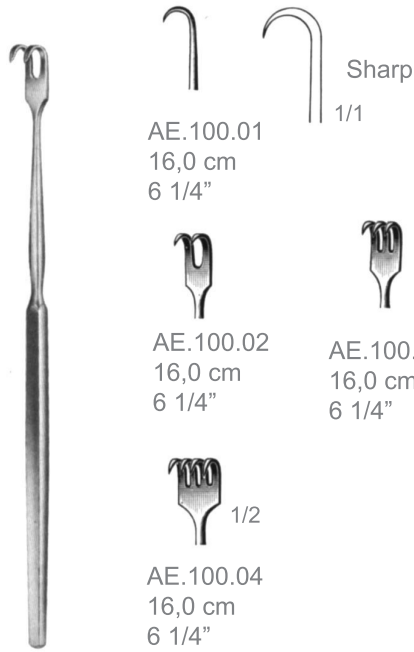

Retractors

WUNDHAKEN - SEPARADORES

Kolpen

GENERAL INSTRUMENTS
ALLGEMEINES INSTRUMENTARIUM
INSTRUMENTAL GENERAL

AE

AE.100.01/04
Retractors