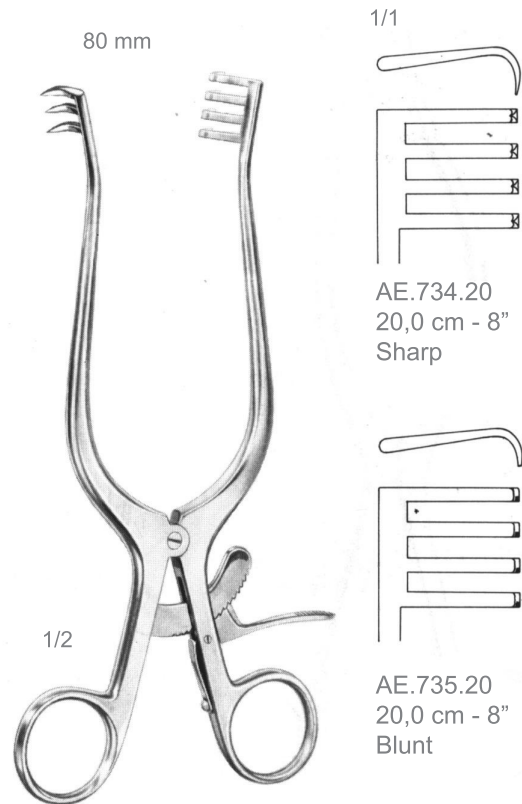

1/1

AE.720.10  
10,0 cm - 4"  
3 x 3 Teeth  
Sharp

AE.721.10  
10,0 cm - 4"  
3 x 3 Teeth  
With 1 Sharp  
and 2 blunt  
prongs each

AE.723.10  
10,0 cm - 4"  
3 x 3 Teeth  
Blunt

**AE.720.10**  
**AE.721.10**  
**AE.723.10**

Jansen  
Retractors

1/1

AE.725.14  
14,0 cm - 5 1/2"  
3 x 4 Teeth  
Sharp

AE.727.14  
14,0 cm - 5 1/2"  
3 x 4 Teeth  
Blunt

**AE.725.14**  
**AE.727.14**

Scalp Contour  
Retractors

AE

**AE.732.20**  
Anderson-Adson  
Retractors

AE.732.20  
19,5 cm - 8"  
4 x 4 Teeth

**AE.734.20**  
**AE.735.20**

Weitlaner  
Retractors

AE.734.20  
20,0 cm - 8"  
Sharp

AE.735.20  
20,0 cm - 8"  
Blunt

**AE.736.26**  
**AE.737.26**  
**AE.738.26**  
**AE.739.26**