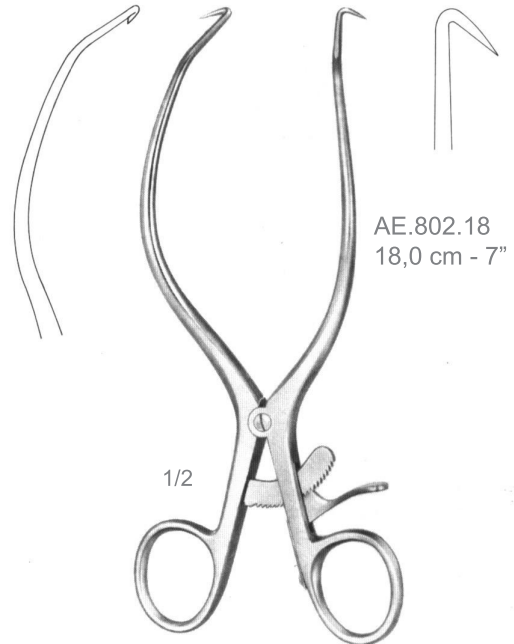

AE.790.02 27,0 cm - 10 3/4" 6:6 Teeth  
Hemi-laminectomy retractor

**AE.784.01**  
Darlin  
Retractors

AE.784.01  
18,0 cm - 7"  
(Poplitea)

**AE.784.02**  
Darlin  
Retractors

AE.784.02  
18,0 cm - 7"  
(Poplitea)

AE

**AE.802.13**  
Gelpi-Loktite  
Retractors

**AE.804.18**  
Gelpi-Loktite  
Retractors

**AE.805.15**  
Gelpi-Seiletz  
Retractors

**AE.801.00**  
Joll  
Retractors

**AE.802.18**  
Gelpi-Loktite  
Retractors