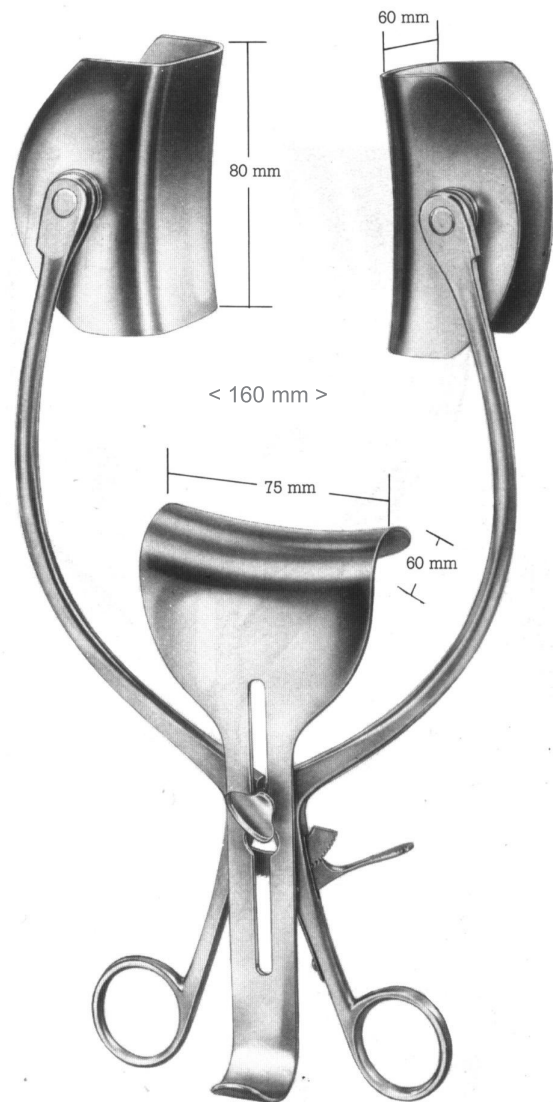

**AE.822.22**  
Collin  
Abdominal  
Retractors

**AE.822.22**  
Complete, with 1 pair of  
blades 38 x 60 mm

**AE**

Measurements of blades:  
Depth x width

AE.823.00	38 x 60 mm	Lateral Blades
AE.823.00	38 x 55 mm	Central Blades
AE.824.00	38 x 80 mm	Lateral Blades
AE.824.00	50 x 75 mm	Central Blades

AE.826.00  
26,0 cm - 10 1/2"

**AE.823.00**  
**AE.824.00**  
Collin  
Abdominal  
Retractors

**AE.826.00**  
Collin-Loktite  
Abdominal  
Retractors

Measurements of blades:  
Depth x width

AE.828.00	28,0 cm - 11"	Complete
AE.828.01	28,0 cm - 11"	Spreader only