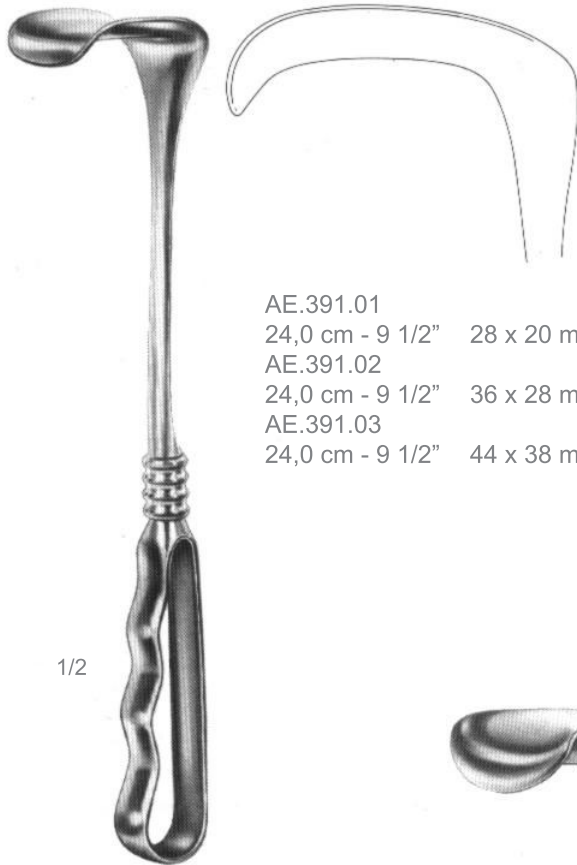

AE.074.04  
16,0 cm  
6 1/4"

1/2

**AE.074.01/04**  
Retractors

1/1

Blunt

AE.075.01  
16,0 cm  
6 1/4"

AE.075.02  
16,0 cm  
6 1/4"

AE.075.03  
16,0 cm  
6 1/4"

1/2

**AE**

1/2

**AE.323.35/75**

Zenker  
Retractors

AE.323.35  
25,0 cm - 10" 35 x 8 mm  
AE.323.60  
26,0 cm - 10 1/2" 60 x 12 mm  
AE.323.75  
27,5 cm - 11" 75 x 12 mm

1/1

**AE.325.01/02**

Kocher  
Retractors

AE.325.01  
19,0 cm - 7 1/2" 19 x 12 mm  
AE.325.02  
19,0 cm - 7 1/2" 21 x 14 mm

1/1

1/2

**AE.351.01/03**

Kocher  
Retractors

AE.351.01  
22,0 cm - 8 3/4" 40 x 10 mm  
AE.351.02  
22,0 cm - 8 3/4" 40 x 15 mm  
AE.351.03  
22,0 cm - 8 3/4" 40 x 20 mm

AE

AE.391.01  
24,0 cm - 9 1/2" 28 x 20 mm  
AE.391.02  
24,0 cm - 9 1/2" 36 x 28 mm  
AE.391.03  
24,0 cm - 9 1/2" 44 x 38 mm

1/2

**AE.391.01/03**  
Richardson  
Retractors

AE.397.26  
26,0 cm - 10 1/4" 65 x 50 mm