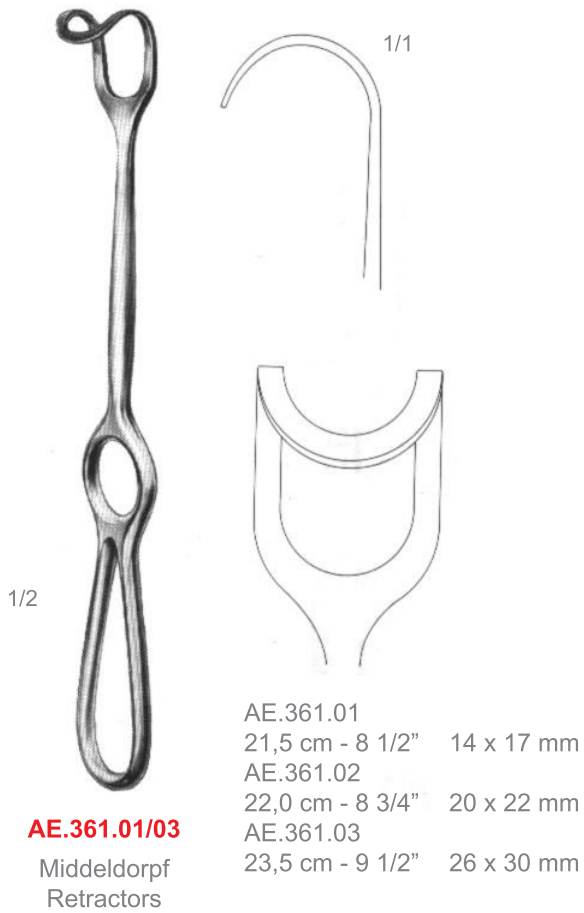

AE.074.04  
16,0 cm  
6 1/4"

1/2

**AE.074.01/04**  
Retractors

1/1

Blunt

AE.075.01  
16,0 cm  
6 1/4"

AE.075.02  
16,0 cm  
6 1/4"

AE.075.03  
16,0 cm  
6 1/4"

1/2

**AE**

1/2

**AE.323.35/75**

Zenker  
Retractors

AE.323.35  
25,0 cm - 10" 35 x 8 mm  
AE.323.60  
26,0 cm - 10 1/2" 60 x 12 mm  
AE.323.75  
27,5 cm - 11" 75 x 12 mm

1/1

**AE.325.01/02**

Kocher  
Retractors

AE.325.01  
19,0 cm - 7 1/2" 19 x 12 mm  
AE.325.02  
19,0 cm - 7 1/2" 21 x 14 mm

1/1

1/2

**AE.351.01/03**

Kocher  
Retractors

AE.351.01  
22,0 cm - 8 3/4" 40 x 10 mm  
AE.351.02  
22,0 cm - 8 3/4" 40 x 15 mm  
AE.351.03  
22,0 cm - 8 3/4" 40 x 20 mm

AE

AE.391.01  
24,0 cm - 9 1/2" 28 x 20 mm  
AE.391.02  
24,0 cm - 9 1/2" 36 x 28 mm  
AE.391.03  
24,0 cm - 9 1/2" 44 x 38 mm

1/2

**AE.391.01/03**  
Richardson  
Retractors

AE.397.26  
26,0 cm - 10 1/4" 65 x 50 mm