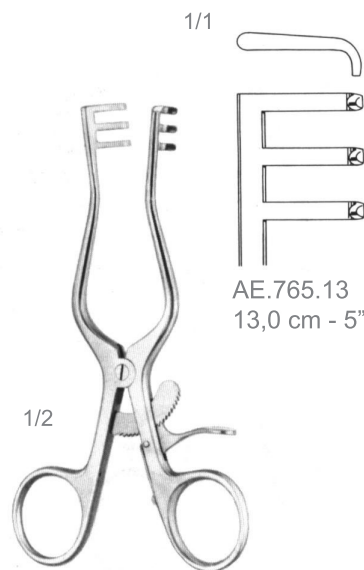

AE.765.13
Milligan
Retractors