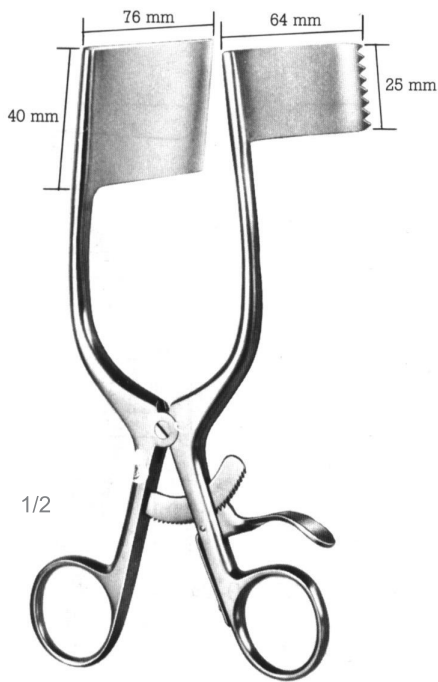

1/1

AE.778.01  
31,0 cm - 12 1/4"  
4:4 Teeth  
Sharp

AE.778.03  
31,0 cm - 12 1/4"  
4:4 Teeth  
Sharp

**AE.778.32**

Beckmann-Eaton  
Retractors

AE

**AE.790.01/02**  
Martin  
Retractors

AE.790.01 27,0 cm - 10 3/4" 6:6 Teeth  
Hemi-laminectomy retractor

AE.790.02 27,0 cm - 10 3/4" 6:6 Teeth  
Hemi-laminectomy retractor

**AE.784.01**  
Darlin  
Retractors

AE.784.01  
18,0 cm - 7"  
(Poplitea)

**AE.784.02**  
Darlin  
Retractors

AE.784.02  
18,0 cm - 7"  
(Poplitea)