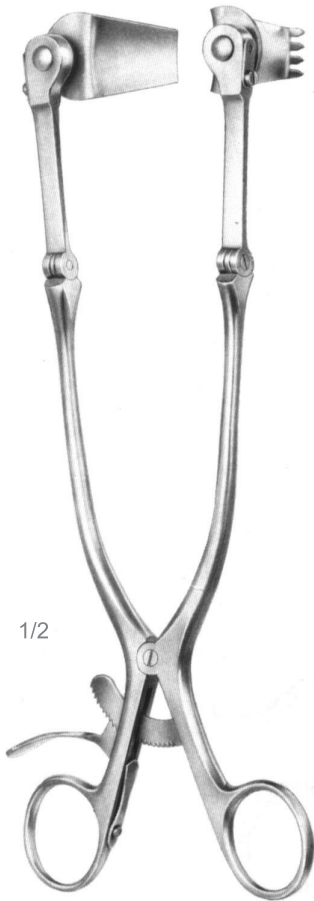

Henley  
Retractors

AE.770.26	10,0 cm - 10 1/4"	3:4 Teeth	Sharp
AE.770.16	10,0 cm - 10 1/4"	3:4 Teeth	Sharp
AE.770.20	10,0 cm - 10 1/4"	3:4 Teeth	Sharp
AE.770.26	10,0 cm - 10 1/4"	3:4 Teeth	Sharp

AE.771.26	10,0 cm - 10 1/4"	3:4 Teeth	Blunt
AE.771.16	10,0 cm - 10 1/4"	3:4 Teeth	Blunt
AE.771.20	10,0 cm - 10 1/4"	3:4 Teeth	Blunt
AE.771.26	10,0 cm - 10 1/4"	3:4 Teeth	Blunt

AE

**AE.774.00/60**

Cloward  
Retractors

AE.774.00	25,0 cm - 10"	Retractor Complete (with 2 blades ea.)
AE.774.25	25,0 cm - 10"	Retractor Only
AE.774.40	25,0 cm - 10"	40 mm
AE.774.45	25,0 cm - 10"	45 mm
AE.774.50	25,0 cm - 10"	50 mm
AE.774.55	25,0 cm - 10"	55 mm
AE.774.60	25,0 cm - 10"	60 mm