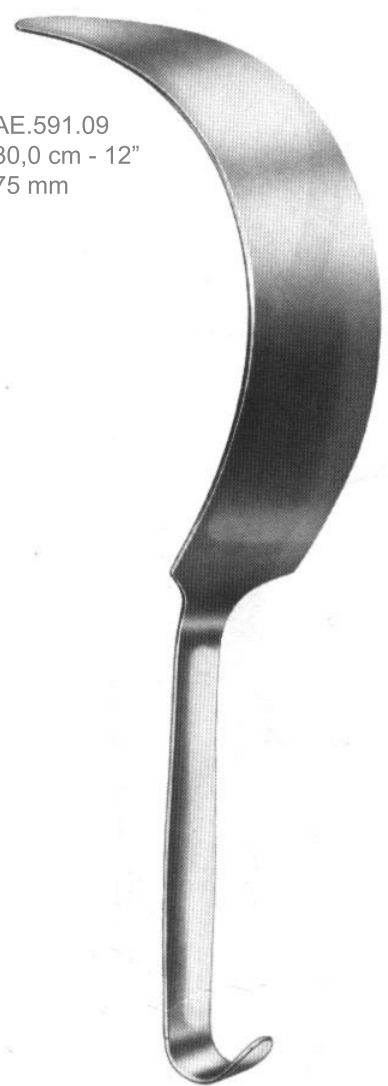

Deaver  
Retractors

**AE.591.06**

Deaver  
Retractors

AE

1/2

AE.591.07  
30,0 cm - 12"  
38 mm

**AE.591.07**

Deaver  
Retractors

1/2

AE.591.08  
30,0 cm - 12"  
50 mm

**AE.591.08**

Deaver  
Retractors

1/2

AE.591.09  
30,0 cm - 12"  
75 mm

**AE.591.09**

Deaver  
Retractors

AE.592.04	31,0 cm - 10 1/4"	25 mm
AE.592.07	31,0 cm - 10 1/4"	38 mm
AE.592.08	31,0 cm - 10 1/4"	50 mm
AE.592.10	31,0 cm - 10 1/4"	100 mm

**AE.592.04/10**

Deaver  
Retractors

AE

1/2

AE.593.01  
21,5 cm - 8 1/2"  
45 mm 1 3/4"  
48 mm 1 7/8"  
Right