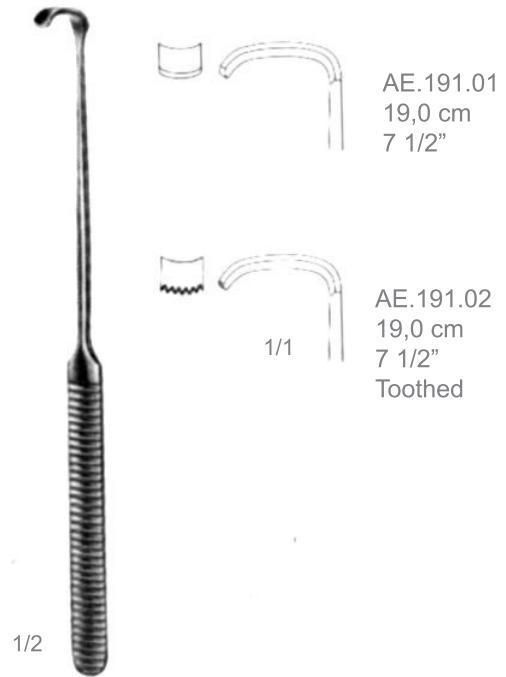

# Kolpen

GENERAL INSTRUMENTS  
ALLGEMEINES INSTRUMENTARIUM  
INSTRUMENTAL GENERAL

**AE**

AE.176.01  
19,0 cm  
7 1/2"

AE.176.02  
19,0 cm  
7 1/2"

**AE.176.01/02**

Venenhaken Brom  
Retractors

AE.191.01  
19,0 cm  
7 1/2"