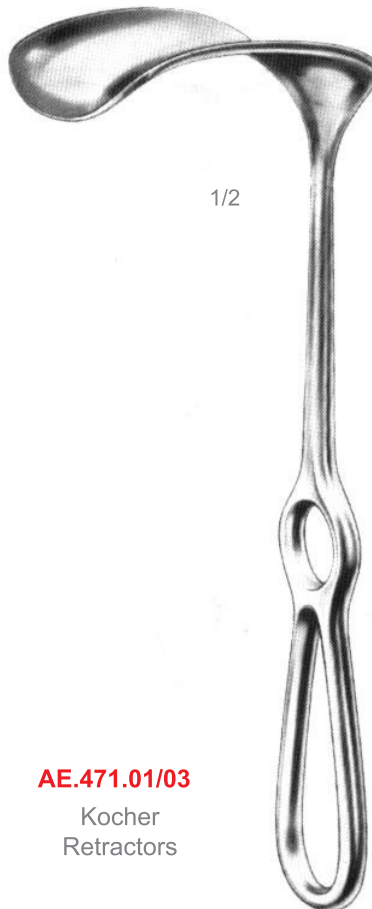

AE.471.01/03
Kocher
Retractors

AE.471.01 25,0 cm - 10" 80 x 45 mm
AE.471.02 25,0 cm - 10" 80 x 55 mm
AE.471.03 25,0 cm - 10" 80 x 65 mm