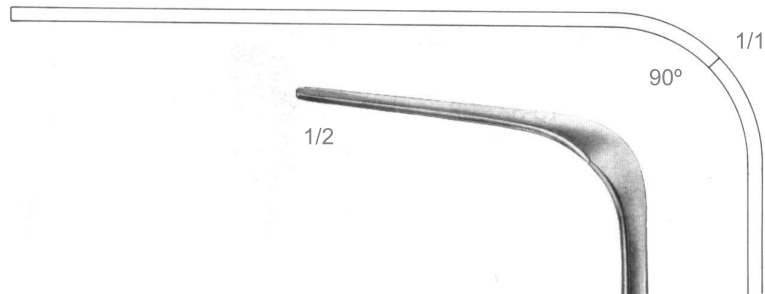

AE.501.25
25,0 cm - 10"
105 x 27 mm

AE.501.25
Martin
Retractors