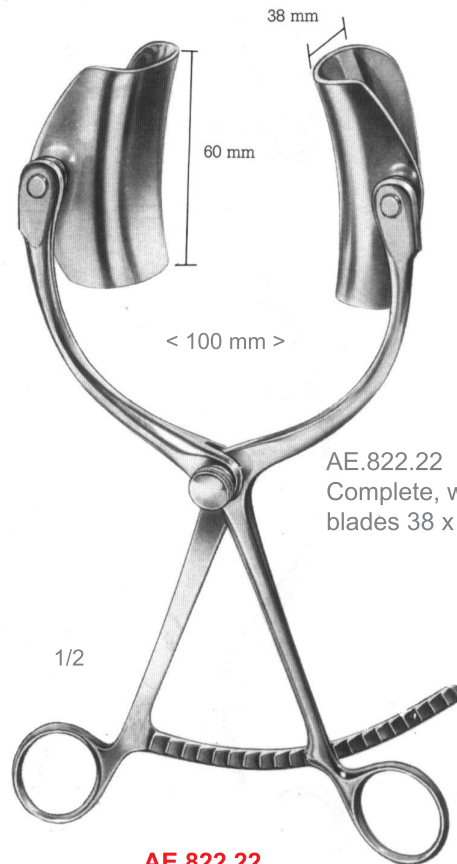

# Kolpen

GENERAL INSTRUMENTS  
ALLGEMEINES INSTRUMENTARIUM  
INSTRUMENTAL GENERAL

**AE**

**AE.820.00**  
Baby-Collin  
Abdominal  
Retractors

1/2  
**AE.820.00**  
Complete, with 2  
pairs of blades

Measurements of blades:  
Depth x width

**AE.822.22**  
Collin  
Abdominal  
Retractors

**AE.822.22**  
Complete, with 1 pair of  
blades 38 x 60 mm

**AE**

Measurements of blades:  
Depth x width

AE.823.00	38 x 60 mm	Lateral Blades
AE.823.00	38 x 55 mm	Central Blades
AE.824.00	38 x 80 mm	Lateral Blades
AE.824.00	50 x 75 mm	Central Blades

AE.826.00  
26,0 cm - 10 1/2"

**AE.823.00**  
**AE.824.00**  
Collin  
Abdominal  
Retractors

**AE.826.00**  
Collin-Loktite  
Abdominal  
Retractors

Measurements of blades:  
Depth x width

AE.828.00	28,0 cm - 11"	Complete
AE.828.01	28,0 cm - 11"	Spreader only