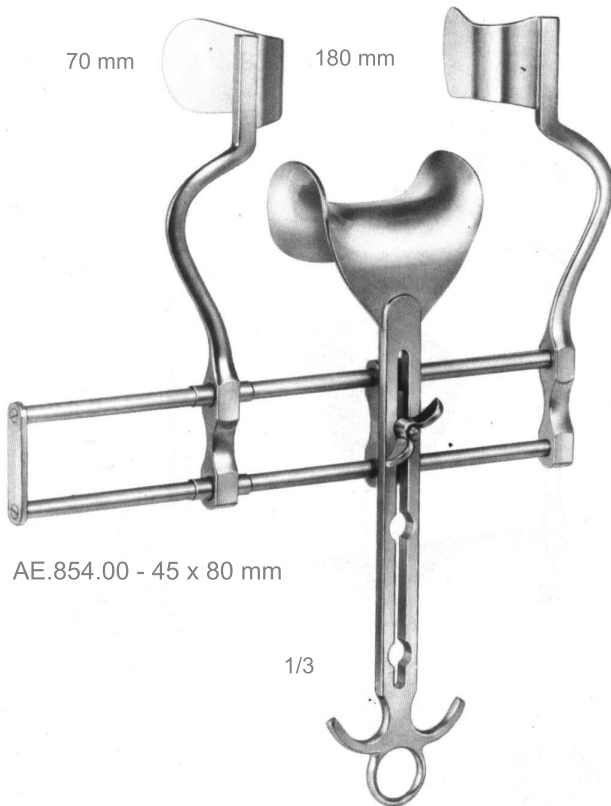

**AE.844.00**  
AE.844.00  
Gosset  
Abdominal  
Retractors

**AE.846.00**  
AE.846.00  
Gosset  
Abdominal  
Retractors

Measurements of blades:  
Depth x width

Abdominal Retractors

BAUCHDECKENHALTER - SEPARADORES ABDOMINALES

GENERAL INSTRUMENTS  
ALLGEMEINES INSTRUMENTARIUM  
INSTRUMENTAL GENERAL

**AE.850.00**  
Balfour-Baby  
Abdominal  
Retractors

AE.852.00 - 45 x 80 mm

**AE.852.00**  
Balfour  
Abdominal  
Retractors

AE.854.00 - 45 x 80 mm

**AE.854.00**  
Balfour  
Abdominal  
Retractors

Measurements of blades:  
Depth x width

AE

AE.854.00

**AE.856.00**

Balfour  
Abdominal  
Retractors

1/3

AE.859.01 45 x 80 mm  
AE.859.02 70 x 85 mm  
Centre Blade only