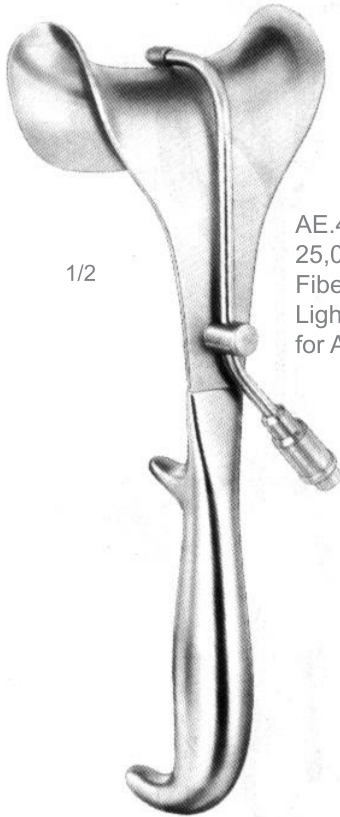

**AE.405.01/06**  
Hösel  
Retractors

AE

1/2

**AE.441.01/03**  
Middeldorpf  
Retractors

AE.441.01 25,5 cm - 10" 45 x 45 mm  
AE.441.02 25,5 cm - 10" 45 x 50 mm  
AE.441.03 25,5 cm - 10" 55 x 70 mm

1/2

**AE.451.24**  
Fritsch  
Retractors

AE.451.24 24,0 cm - 9 1/2" 35 x 40 mm

1/2

**AE.453.01/04**

Fritsch  
Retractors

AE.453.01	24,0 cm - 9 1/2"	45 x 40 mm
AE.453.02	24,0 cm - 9 1/2"	45 x 50 mm
AE.453.03	24,0 cm - 9 1/2"	45 x 60 mm
AE.453.04	24,0 cm - 9 1/2"	55 x 75 mm

1/2

AE.461.25  
25,0 cm - 10"  
50 x 85 mm

**AE.461.25**

Doyen  
Retractors

AE

AE.461.75  
25,0 cm - 10"  
Fiber Optic  
Light carrier  
for AE.461.75

**AE.461.75**  
Doyen  
Retractors

AE.469.22  
22,5 cm - 9"  
70 x 25 mm