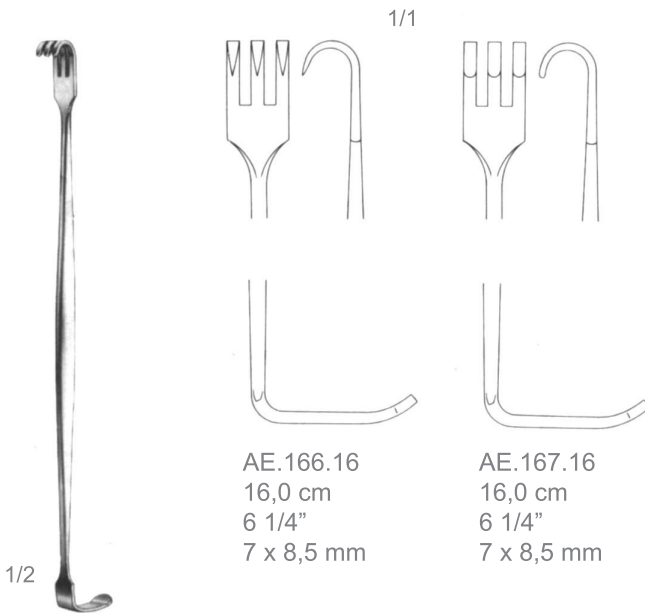

**AE**

AE.161.01  
15,0 cm  
6"  
20 x 6 mm

AE.161.02  
15,0 cm  
6"  
10 x 6 mm

**AE.161.01/02**  
Senn-Green  
Retractors

8 x 4 mm

AE.164.14  
14,0 cm  
5 1/2"

16 x 5,5 mm

**AE.164.14**  
Ragnell-Davis  
Retractors

AE.166.16  
16,0 cm  
6 1/4"  
7 x 8,5 mm

AE.167.16  
16,0 cm  
6 1/4"  
7 x 8,5 mm

**AE.166.16**  
**AE.167.16**  
Senn-Mueller  
Retractors

AE.170.20 20,0 cm - 8"

**AE.170.20**  
Cushing  
Retractors

**AE.171.08/18**  
Cushing  
Retractors