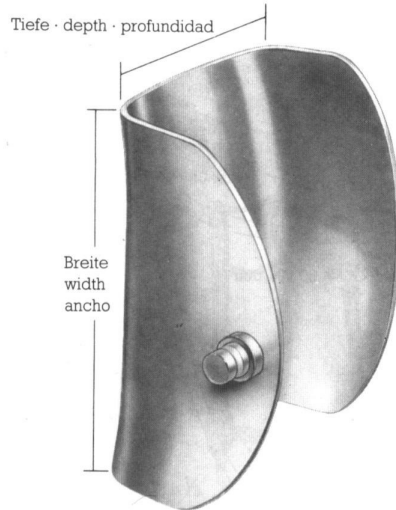

AE

AE.839.18/60

Exchangeable Lateral Blades for Abdominal Retractors and Rib Spreaders