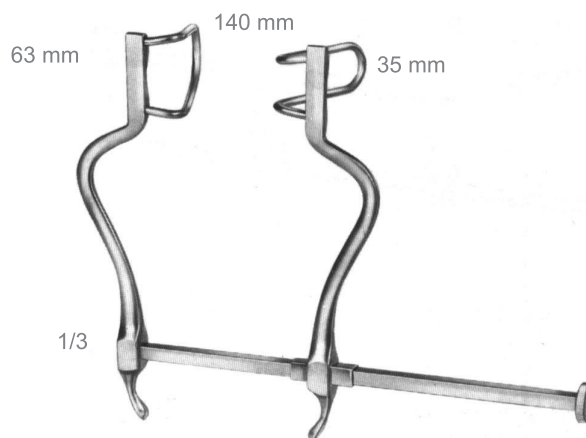

Measurements of blades:  
Depth x width

Martin Exchangeable Blades fitting the following models:

**AE.820.00**

**AE.822.22**

**AE.823.00**  
**AE.824.00**

**AE.826.00**

**AE.828.00**  
**AE.830.00**

# Kolpen

GENERAL INSTRUMENTS  
ALLGEMEINES INSTRUMENTARIUM  
INSTRUMENTAL GENERAL

**AE**

**AE.839.50/92**

Exchangeable Lateral Blades  
for Abdominal Retractors and  
Rib Spreaders

AE.839.50	50 x 70 mm
AE.839.52	52 x 110 mm
AE.839.70	70 x 55 mm
AE.839.80	80 x 90 mm
AE.839.90	50 x 58 mm
AE.839.92	60 x 80 mm
AE.839.94	72 x 85 mm

Martin Exchangeable Blades fitting the following models:

**AE.894.00**  
**AE.896.00**

**BD.180.00**  
**BD.181.00**

**BD.190.00**

**CA.508.00**

Measurements of blades:  
Depth x width

AE

**AE.840.00**  
AE.840.00  
Gosset  
Abdominal  
Retractors

**AE.844.00**  
AE.844.00  
Gosset  
Abdominal  
Retractors

**AE.846.00**  
AE.846.00  
Gosset  
Abdominal  
Retractors

Measurements of blades:  
Depth x width

Abdominal Retractors

BAUCHDECKENHALTER - SEPARADORES ABDOMINALES