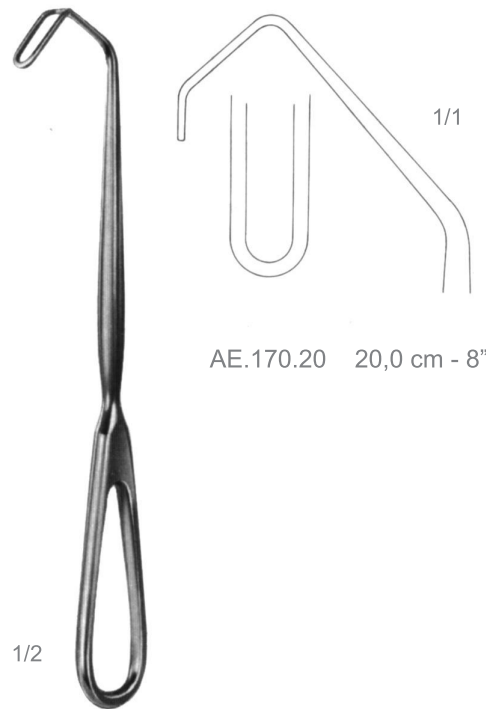

AE.170.20 20,0 cm - 8"