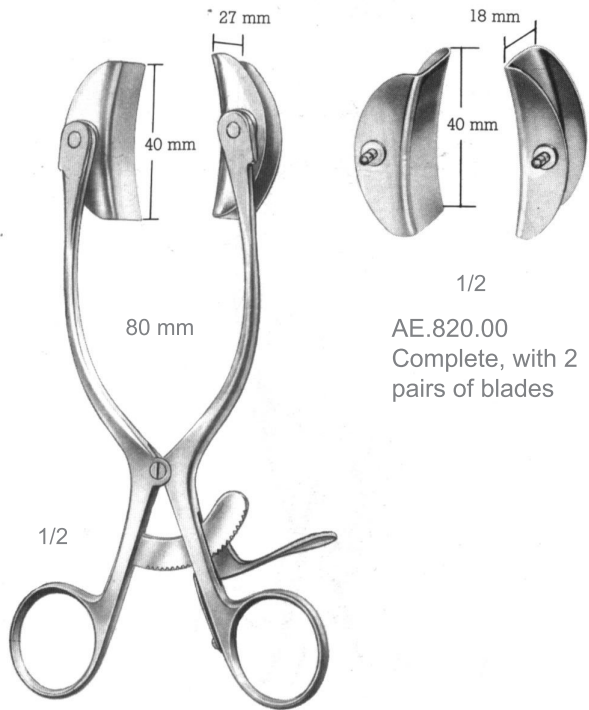

Abdominal Retractors

BAUCHDECKENHALTER - SEPARADORES ABDOMINALES

Kolpen

GENERAL INSTRUMENTS
ALLGEMEINES INSTRUMENTARIUM
INSTRUMENTAL GENERAL

AE

AE.820.00
Baby-Collin
Abdominal
Retractors