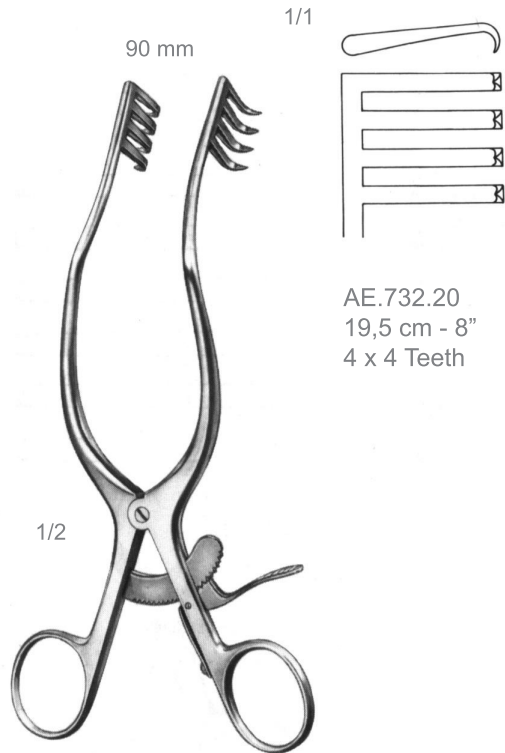

1/1

AE.720.10  
10,0 cm - 4"  
3 x 3 Teeth  
Sharp

AE.721.10  
10,0 cm - 4"  
3 x 3 Teeth  
With 1 Sharp  
and 2 blunt  
prongs each

AE.723.10  
10,0 cm - 4"  
3 x 3 Teeth  
Blunt

**AE.720.10**  
**AE.721.10**  
**AE.723.10**

Jansen  
Retractors

1/1

AE.725.14  
14,0 cm - 5 1/2"  
3 x 4 Teeth  
Sharp

AE.727.14  
14,0 cm - 5 1/2"  
3 x 4 Teeth  
Blunt

**AE.725.14**  
**AE.727.14**

Scalp Contour  
Retractors

AE

**AE.732.20**  
Anderson-Adson  
Retractors

AE.732.20  
19,5 cm - 8"  
4 x 4 Teeth

**AE.734.20**  
**AE.735.20**

Weitlaner  
Retractors

AE.734.20  
20,0 cm - 8"  
Sharp

AE.735.20  
20,0 cm - 8"  
Blunt

**AE.736.26**  
**AE.737.26**  
**AE.738.26**  
**AE.739.26**