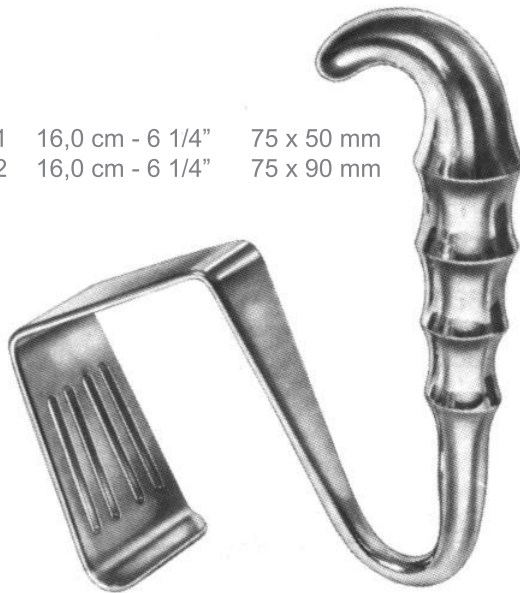

AE.075.04  
16,0 cm  
6 1/4"

1/2

**AE.075.01/04**  
Retractors

1/1

AE.078.02  
16,0 cm  
6 1/4"

AE.079.02  
16,0 cm  
6 1/4"

AE.078.03  
16,0 cm  
6 1/4"

AE.079.03  
16,0 cm  
6 1/4"

AE.078.04  
16,0 cm  
6 1/4"

AE.079.04  
16,0 cm  
6 1/4"

1/2

**AE.078.02/04**  
**AE.079.02/04**  
Retractors  
Flexible

1/1

AE.086.04  
16,0 cm  
6 1/4"  
Sharp

AE.086.04  
16,0 cm  
6 1/4"  
Blunt

1/2

Heaney  
Retractors

AE.525.01 27,0 cm - 10 1/2" 45 x 25 mm  
AE.525.02 27,0 cm - 10 1/2" 73 x 28 mm  
AE.525.03 27,0 cm - 10 1/2" 82 x 28 mm

**AE.505.28**  
**AE.507.28**  
Simon  
Retractors

**AE.537.01/03**

Coryllos  
Retractors  
(Thorax)

AE

AE.545.01 16,0 cm - 6 1/4" 75 x 50 mm  
AE.545.02 16,0 cm - 6 1/4" 75 x 90 mm

**AE.545.01/02**

Davidson  
Retractors  
(Scapula)

**AE.551.25**  
Sauerbruch  
Retractors

1/1