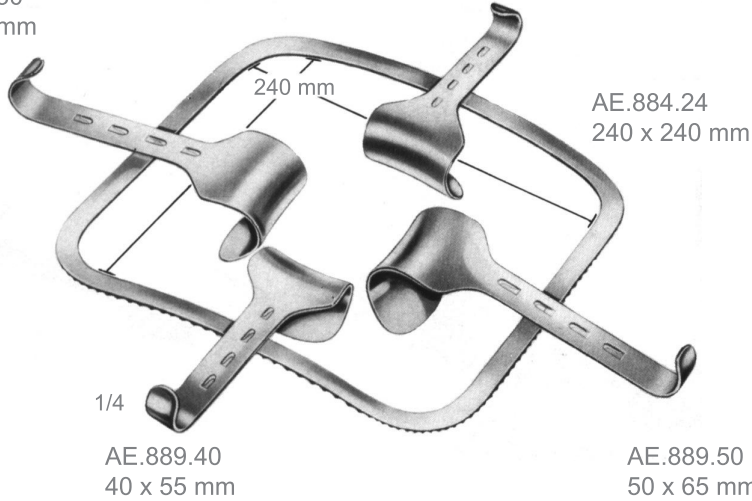

### Hook-on Retractors for Kirschner and Franz Frames

- AE.889.40 40 x 55 mm  
 AE.889.50 50 x 65 mm  
 AE.889.60 60 x 85 mm  
 AE.889.78 78 x 65 mm  
 AE.889.80 80 x 90 mm

### Intestinal and Bladder

- AE.889.98 98 x 50 mm  
 AE.889.99 105 x 35 mm

Measurements of blades:  
Depth x width

**AE**

AE.889.50  
50 x 65 mm

AE.889.40  
40 x 55 mm

AE.884.24  
240 x 240 mm

AE.889.40  
40 x 55 mm

AE.889.50  
50 x 65 mm

**AE.884.00**  
Kirschner  
Abdominal  
Retractors

- AE.884.00 Kirschner Abdominal Retractor, complete, consisting of:  
 AE.884.24 1 Frame, rigid, 240 x 240 mm  
 AE.889.40 2 Hook-on retractors, 40 x 55 mm  
 AE.889.50 2 ditto, 50 x 65 mm  
 AE.884.24 Frame Only, rigid, 240 x 240 mm