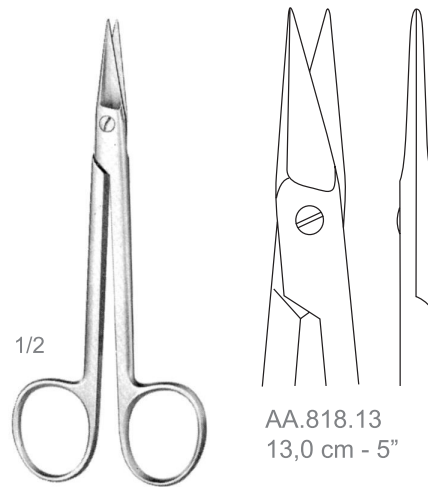

AA.778.01
AA.778.02

Micro Scissors

AA

AA.782.21

AA.782.21 21,0 cm - 8 1/2"
Enterotomy Scissors,
Post Mortem

AA.784.21

AA.784.21 21,0 cm - 8 1/2"
Enterotomy Scissors,
Post Mortem

AA.784.09

Salyer
Dissecting Scissors,
Face-lift Scissors

AA.784.09 9,5 cm - 3 3/4"

AA.801.10

Salyer
Dissecting Scissors,
Face-lift Scissors

AA.801.10
10,0 cm - 4"

Enterotomy, Nail Splitting Scissors

DARMSCHEREN, NAGELSPALTSCHEREN - TIJERAS PARA HENDER UÑAS Y ENTERÓTOMOS

Kolpen

GENERAL INSTRUMENTS
ALLGEMEINES INSTRUMENTARIUM
INSTRUMENTAL GENERAL

AA

AA.809.11
11,0 cm - 4 1/2"

AA.809.11

Kaye
Dissecting Scissors,
Face-lift Scissors

AA.818.13
13,0 cm - 5"

AA.818.13

Systrunk
Nail Splitting Scissors

AA

1/2

AA.819.13

AA.819.13 13,0 cm - 5"

Northbent
Ligature Scissors

1/2

AA.824.09