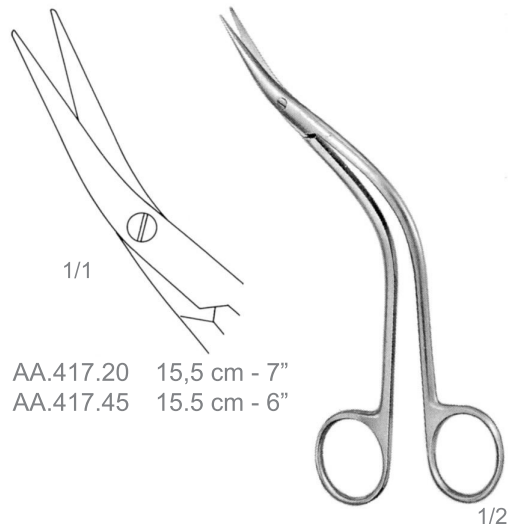

AA.400.25/90
AA.401.00
Scissors, Thorax and
Vascular
Steel

AA.400.25	18,0 cm - 7"	25°
AA 400.45	18,0 cm - 7"	45°
AA 400.60	18,0 cm - 7"	60°
AA 400.90	18,0 cm - 7"	90°

AA.401.00	18,0 cm - 7"	125°
-----------	--------------	------

AA.408.25/90
AA.409.00
Scissors, Thorax and
Vascular
Titanium

AA.408.25	18,0 cm - 7"	25°
AA 408.45	18,0 cm - 7"	45°
AA 408.60	18,0 cm - 7"	60°
AA 408.90	18,0 cm - 7"	90°

Diamond Coated cutting edges

AA.409.00	18,0 cm - 7"	125°
-----------	--------------	------

Diamond Coated cutting edges

AA.404.19 19,0 cm - 7 1/2"

AA.404.19
Mc Indoe
Scissors, Thorax and
Vascular

AA.417.20 15,5 cm - 7"
AA.417.45 15.5 cm - 6"

AA.417.20
AA.417.45
De Bakey
Scissors, Thorax and
Vascular