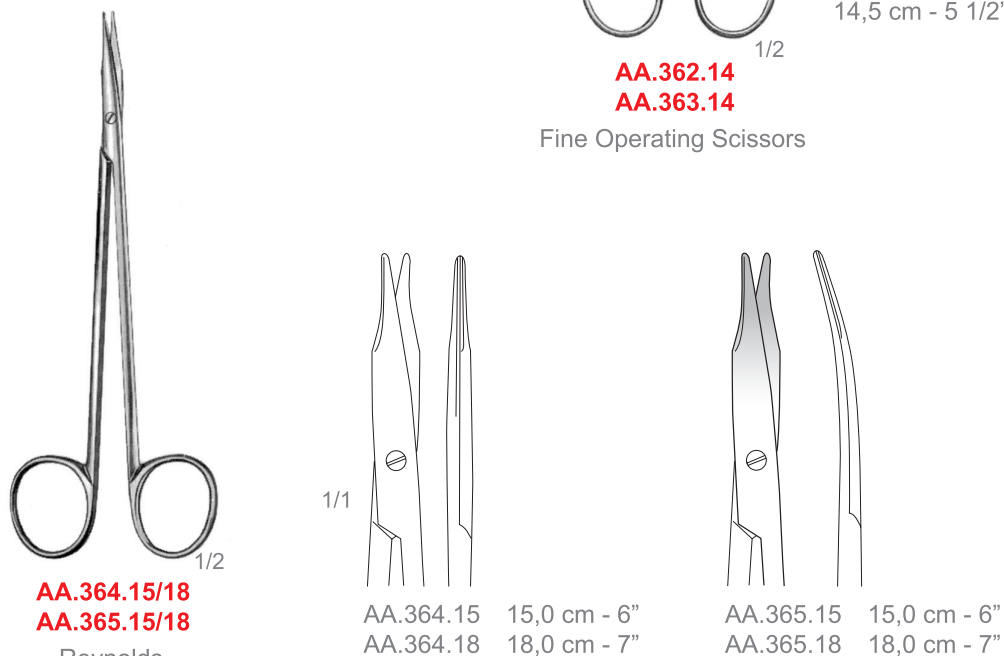

AA.364.15/18
AA.365.15/18

Reynolds

Fine Operating Scissors