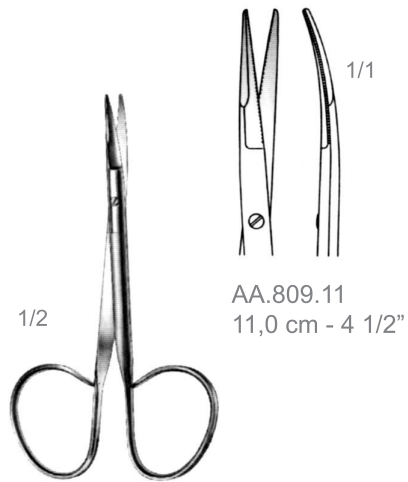

1/1

AA.775.03
18,0 cm - 7 1/4"

AA.775.03

Hepp/Scheidel
Micro Scissors

1/2

AA.778.01
15,5 cm - 6"

1/1

AA.778.02
15,5 cm - 6"

AA.778.01
AA.778.02

Micro Scissors

AA

AA.782.21

AA.782.21 21,0 cm - 8 1/2"
Enterotomy Scissors,
Post Mortem

AA.784.21

AA.784.21 21,0 cm - 8 1/2"
Enterotomy Scissors,
Post Mortem

AA.784.09

Salyer
Dissecting Scissors,
Face-lift Scissors

AA.784.09 9,5 cm - 3 3/4"

AA.801.10

Salyer
Dissecting Scissors,
Face-lift Scissors

AA.801.10
10,0 cm - 4"

Enterotomy, Nail Splitting Scissors

DARMSCHEREN, NAGELSPALTSCHEREN - TIJERAS PARA HENDER UÑAS Y ENTERÓTOMOS

Kolpen

GENERAL INSTRUMENTS
ALLGEMEINES INSTRUMENTARIUM
INSTRUMENTAL GENERAL

AA

AA.809.11
11,0 cm - 4 1/2"

AA.809.11

Kaye
Dissecting Scissors,
Face-lift Scissors

AA.818.13
13,0 cm - 5"

AA.818.13