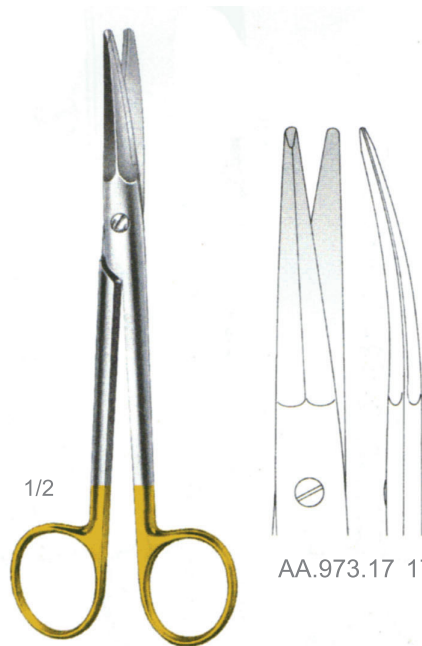

AA.973.17

Rees
Scissors with Tungsten Carbide Inserts
One toothed cutting edge

AA.973.17 17,0 cm - 6 3/4"