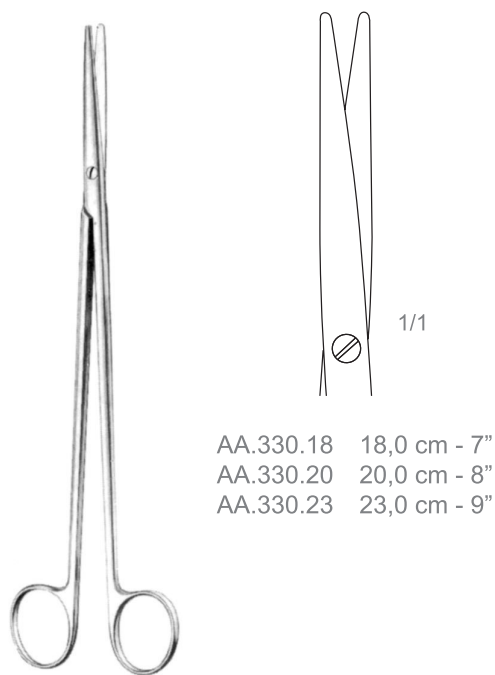

AA.329.14
 Metzenbaum-Fino
 Dissecting Scissors
 Fino Line

AA.330.18/23
 Metzenbaum-Fino
 Dissecting Scissors
 Fino Line

AA.331.18/23
 Metzenbaum-Fino
 Dissecting Scissors
 Fino Line

AA

AA.332.18 18,0 cm - 7"
AA.332.20 20,0 cm - 8"
AA.332.23 23,0 cm - 9"