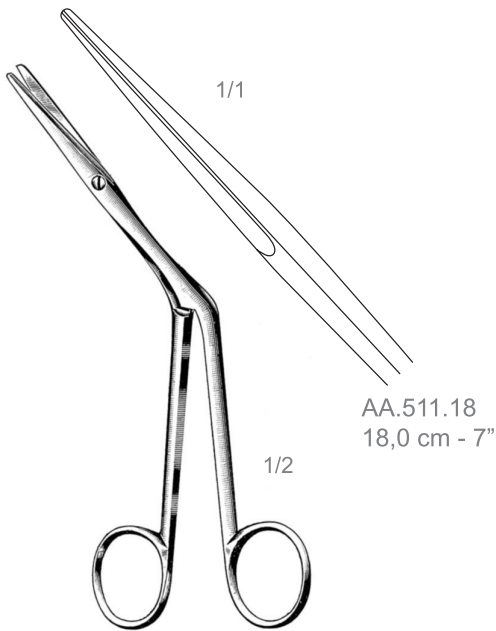

1/1

AA.489.17 17,5 cm - 7"

AA.489.17

Prince
Tonsil and Nasal Scissors

AA.495.17

AA.497.17

Dean
Tonsil and Nasal Scissors

AA.495.17
17,0 cm - 6 3/4"

AA.497.17
17,0 cm - 6 3/4"
Serrated

1/2

1/1

AA.499.19 19,0 cm - 7 1/2"

AA.499.19

Good
Tonsil and Nasal Scissors

AA.507.15
Fomon
Tonsil and Nasal Scissors

AA.509.16
Cottle
Tonsil and Nasal Scissors

AA.511.18
Heymann
Tonsil and Nasal Scissors

AA.517.11
AA.519.11
Converse
Tonsil and Nasal Scissors

AA.517.11
10,5 cm - 4 1/4"
Blunt

AA.519.11
10,5 cm - 4 1/4"
Sharp

AA

1/2

1/1

AA.531.18 18,0 cm - 7 3/4"