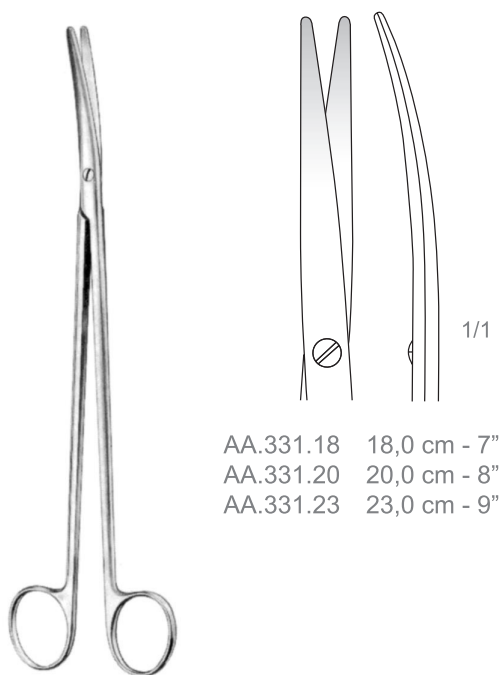

AA.325.16
Lexer-Fino
Dissecting Scissors
Fino Line, delicate

AA.326.14
Metzenbaum-Fino
Dissecting Scissors
Fino Line

AA.327.14
Metzenbaum-Fino
Dissecting Scissors
Fino Line

AA.328.14
 Metzenbaum-Fino
 Dissecting Scissors
 Fino Line

AA.329.14
 Metzenbaum-Fino
 Dissecting Scissors
 Fino Line

AA.330.18/23
 Metzenbaum-Fino
 Dissecting Scissors
 Fino Line

AA.331.18/23
 Metzenbaum-Fino
 Dissecting Scissors
 Fino Line

AA

AA.332.18 18,0 cm - 7"
AA.332.20 20,0 cm - 8"
AA.332.23 23,0 cm - 9"