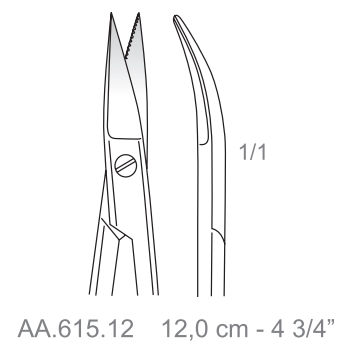

AA.545.10 10,5 cm - 4 1/4"

AA.547.16
AA.547.16 15,5 cm - 6"
Schuhmacher
Umbilical Scissors

AA.551.16
AA.551.16 16,0 cm - 6 1/4"
Busch
Umbilical Scissors

AA.553.16
Busch
Umbilical Scissors

AA.553.16 16,0 cm - 6 1/4"

AA

AA.605.16
Operating and Gum
Scissors

AA.605.16 16,0 cm - 6 1/4"

AA.607.16
Locklin
Operating and Gum
Scissors

AA.607.16 16,0 cm - 6 1/4"

AA.611.12
Quinby
Operating and Gum
Scissors

AA.611.12 12,5 cm - 5"

AA.615.12
Neumann
Operating and Gum
Scissors

AA.615.12 12,0 cm - 4 3/4"

Fine Operating Scissors

FEINE CHIRURGISCHE SCHEREN - TIJERAS FINAS PARA CIRUGÍA

Kolpen

GENERAL INSTRUMENTS
ALLGEMEINES INSTRUMENTARIUM
INSTRUMENTAL GENERAL

AA

1/2

AA.566.13
AA.567.13
Fine Operating
Scissors