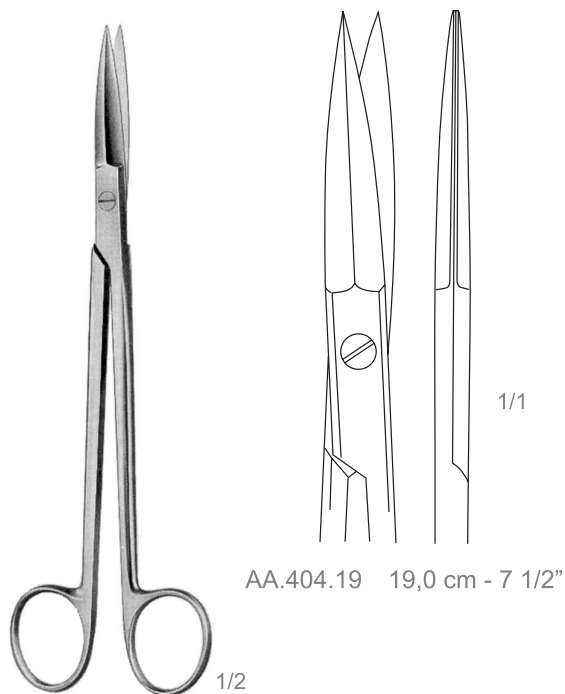

AA.400.25/90
AA.401.00
Scissors, Thorax and
Vascular
Steel

AA.400.25	18,0 cm - 7"	25°
AA 400.45	18,0 cm - 7"	45°
AA 400.60	18,0 cm - 7"	60°
AA 400.90	18,0 cm - 7"	90°

AA.401.00	18,0 cm - 7"	125°
-----------	--------------	------

AA.408.25/90
AA.409.00
Scissors, Thorax and
Vascular
Titanium

AA.408.25	18,0 cm - 7"	25°
AA 408.45	18,0 cm - 7"	45°
AA 408.60	18,0 cm - 7"	60°
AA 408.90	18,0 cm - 7"	90°

Diamond Coated cutting edges

AA.409.00	18,0 cm - 7"	125°
-----------	--------------	------

Diamond Coated cutting edges

AA.404.19 19,0 cm - 7 1/2"

AA.404.19
Mc Indoe
Scissors, Thorax and
Vascular

AA.417.20 15,5 cm - 7"
AA.417.45 15.5 cm - 6"

AA.417.20
AA.417.45
De Bakey
Scissors, Thorax and
Vascular