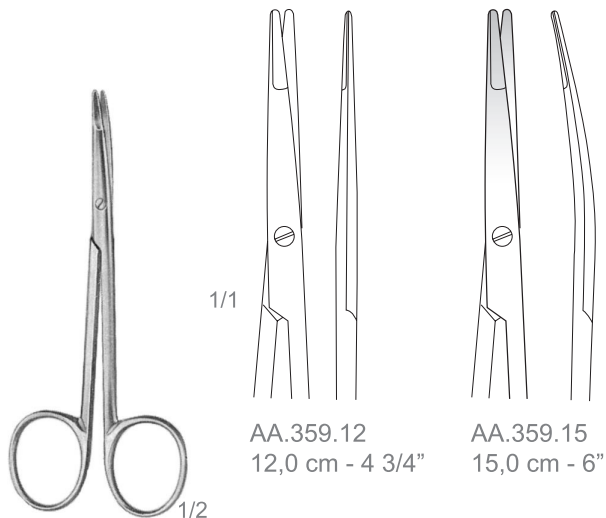

Fine Operating Scissors

FEINE SHIRURGISCHE SCHEREN - TIJERAS FINAS PARA CIRUGÍA

GENERAL INSTRUMENTS
ALLGEMEINES INSTRUMENTARIUM
INSTRUMENTAL GENERAL

AA.359.12/15

Kilner

Fine Operating Scissors

Spatula and dissecting blades,
also for undermining