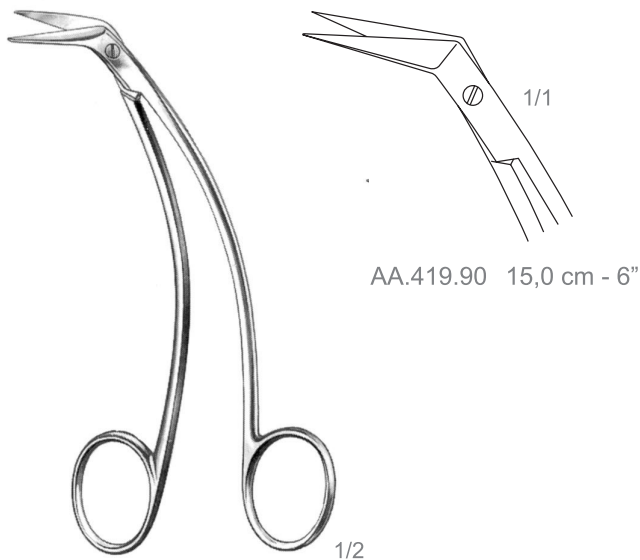

Diamond Coated cutting edges

AA.404.19 19,0 cm - 7 1/2"

AA.404.19
Mc Indoe
Scissors, Thorax and
Vascular

AA.417.20 15,5 cm - 7"
AA.417.45 15.5 cm - 6"

AA.417.20
AA.417.45
De Bakey
Scissors, Thorax and
Vascular

AA.419.90 15,0 cm - 6"

AA.419.90
Favaloro
Scissors, Thorax and
Vascular

AA.420.11
AA.420.11 11,5 cm - 4 1/2"

Scissors, Thorax and
Vascular

Kolpen

Neurosurgical Scissors

GENERAL INSTRUMENTS
ALLGEMEINES INSTRUMENTARIUM
INSTRUMENTAL GENERAL